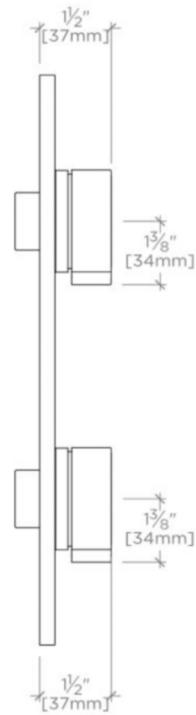

## BOND

BTH35C

Bond Union Series Integrated Thermostatic and Volume Control  
Trim with Guilloche Link Knob Handles

TOP VIEW

SCALE: 3"=1'-0"

FRONT VIEW

SCALE: 3"=1'-0"

SIDE VIEW

SCALE: 3"=1'-0"