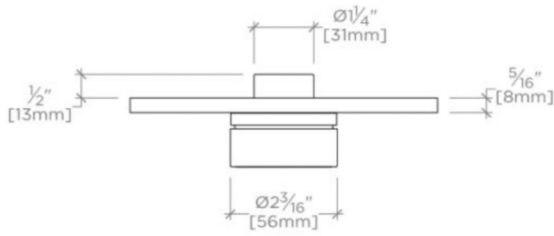

### PRODUCT FEATURES

Knob Handles

Allows bather to adjust temperature of all waterway outlets with a hot limit safety stop providing anti-scald protection

Features Guilloche Link Pattern Knob Handles

Stocked in Nickel and Brass

## BOND

BTH35C

Bond Union Series Integrated Thermostatic and Volume Control  
Trim with Guilloche Link Knob Handles

TOP VIEW

SCALE: 3"=1'-0"

FRONT VIEW

SCALE: 3"=1'-0"

SIDE VIEW

SCALE: 3"=1'-0"