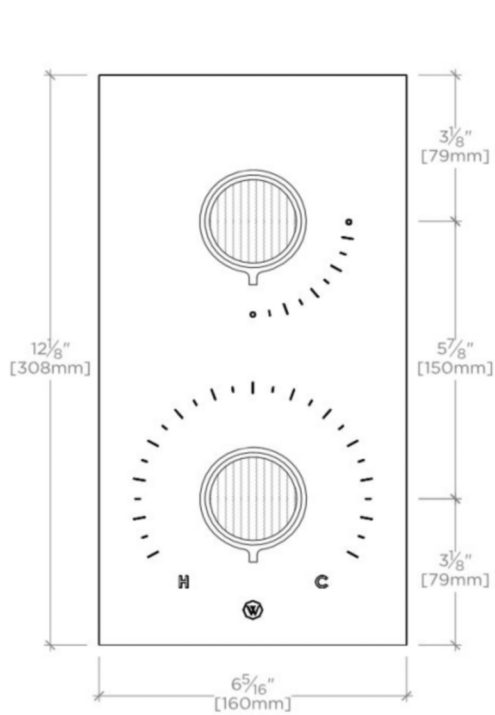

## BOND

BTH35C

Bond Union Series Integrated Thermostatic and Volume Control  
Trim with Guilloche Link Knob Handles

TOP VIEW

SCALE: 3"=1'-0"

FRONT VIEW

SCALE: 3"=1'-0"

SIDE VIEW

SCALE: 3"=1'-0"