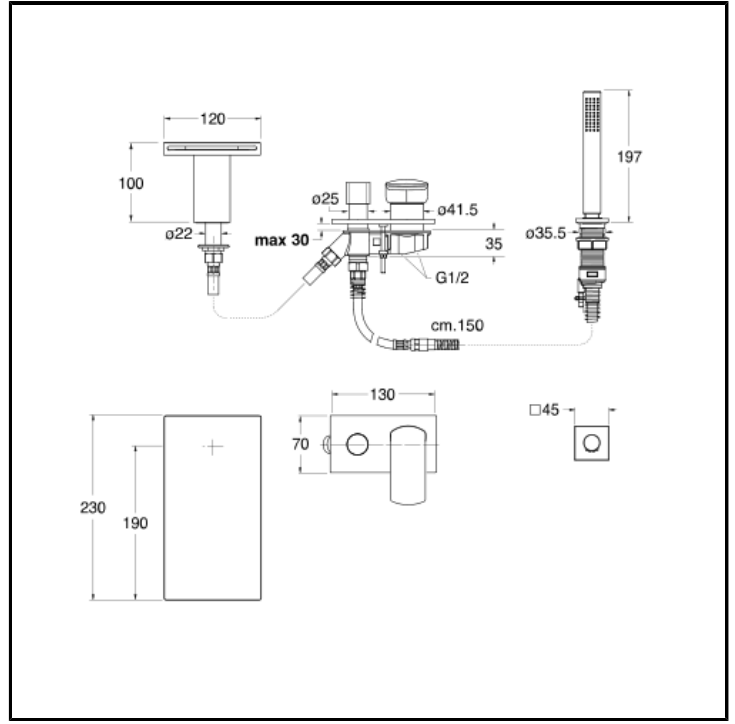

4 hole deck mounted bath mixer with diverter, spout, pull-out anti-lime hand shower, FOLLOW ME and metal plate

## INSTALLATION

- Tub edge