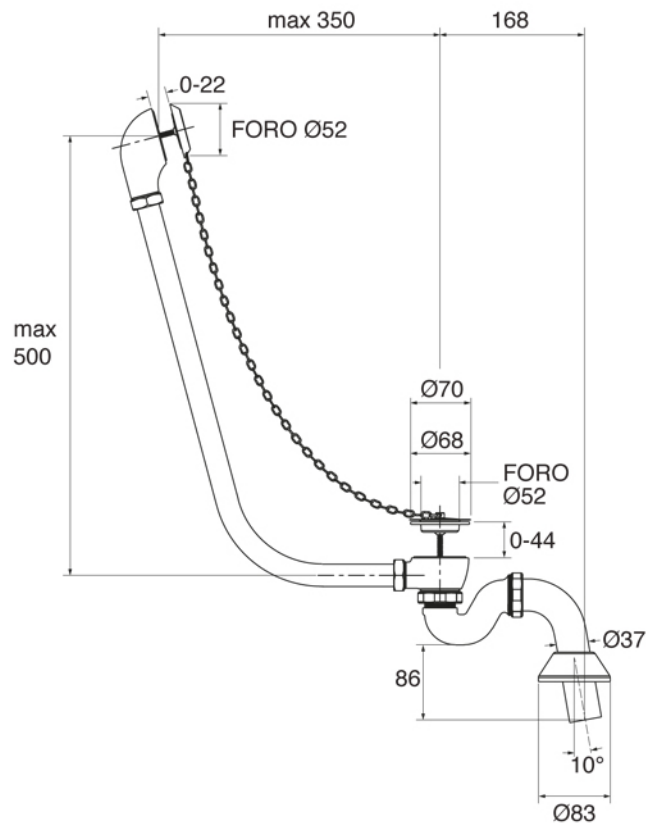

* Option

Rim detail

CAST IRON BATHTUB Collection	
Code	Description
9132	Cast iron bathtub 1700x810 (Kg. 124 - Lt. 220) Without tap holes, external unfinished
9120	Cast iron feet Unfinished
9121	White
9122-C	Chrome
9123	Incalux
103	External painting External painting White
105	External painting RAL
106	Gold leaf decoration
107	Silver leaf decoration

Verona - Italy
tel. +39 045 8006917
fax. +39 045 8020111
gentry-home.com

CAST IRON BATHTUB Collection	
Code	Description
0190-C 0191-I/N/O/OR 0191-B/ND/R	<p>Exposed bath waste with drain stopper chain and overflow with exposed pipes for floor connector and siphon</p> <p>Chrome Incalux, Nickel, Dark Gold, Rose Gold Bronze, Dark Nickel, Copper</p>