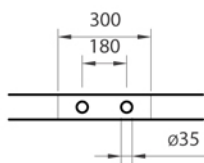

* Option

Rim detail

CAST IRON BATHTUB Collection	
Code	Description
9132	Cast iron bathtub 1700x810 (Kg. 124 - Lt. 220) Without tap holes, external unfinished
9120	Cast iron feet Unfinished
9121	White
9122-C	Chrome
9123	Incalux
103	External painting External painting White
105	External painting RAL
106	Gold leaf decoration
107	Silver leaf decoration

Verona - Italy
tel. +39 045 8006917
fax. +39 045 8020111
gentry-home.com

CAST IRON BATHTUB Collection	
Code	Description
0190-C 0191-I/N/O/OR 0191-B/ND/R	<p>Exposed bath waste with drain stopper chain and overflow with exposed pipes for floor connector and siphon</p> <p>Chrome Incalux, Nickel, Dark Gold, Rose Gold Bronze, Dark Nickel, Copper</p>