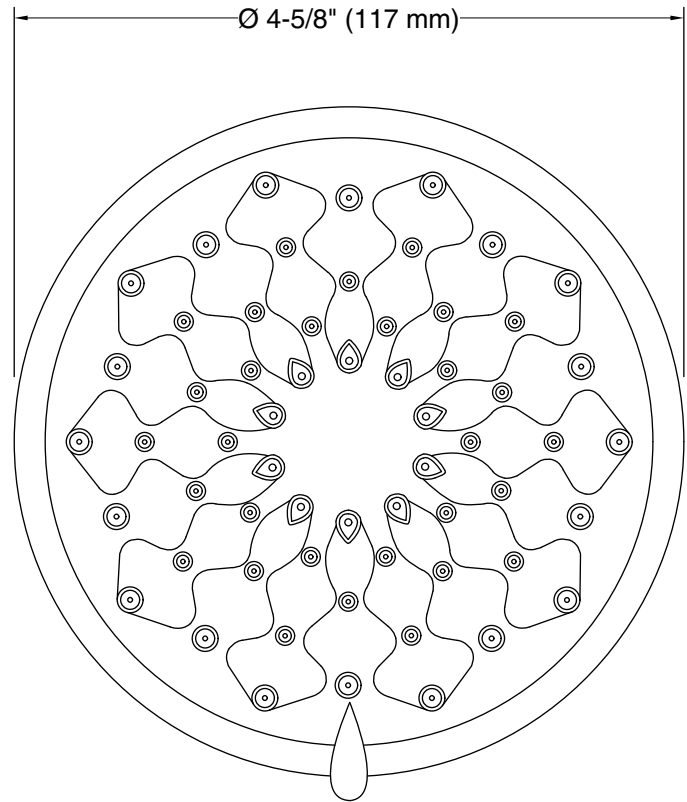

Technical Information

All product dimensions are nominal.

Showerhead/Body Spray:

Rated maximum flow: 1.5 gal/min (5.7 l/min)

Notes

Install this product according to the installation instructions.