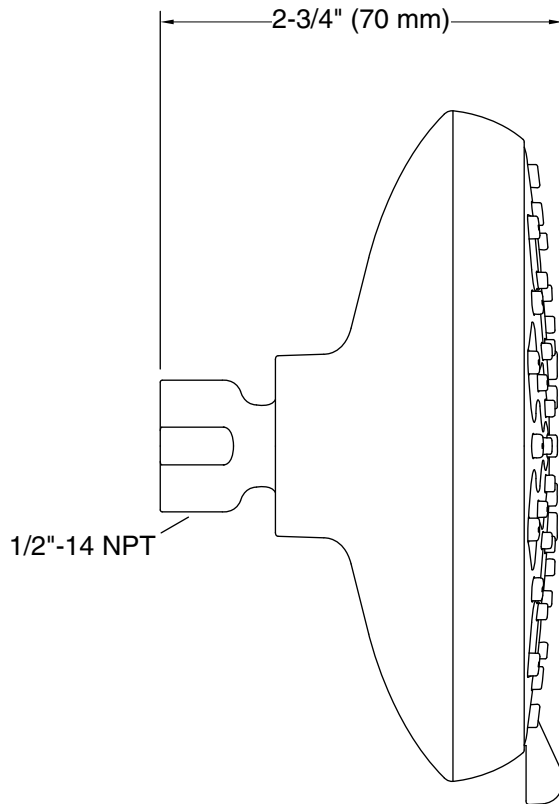

Technical Information

All product dimensions are nominal.

Showerhead/Body Spray:

Rated maximum flow: 1.5 gal/min (5.7 l/min)

Notes

Install this product according to the installation instructions.