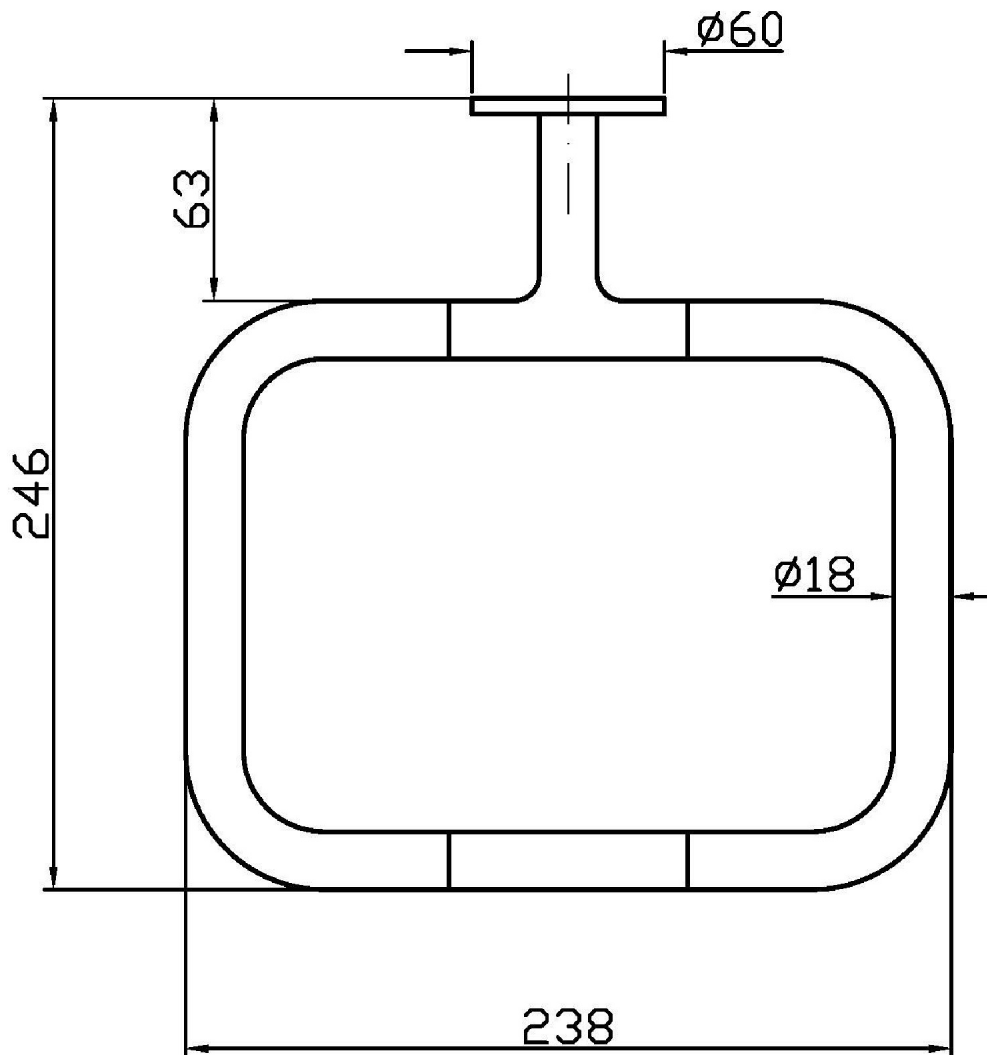

PAN

ZAC625

Disegno Complessivo / Overall Drawing