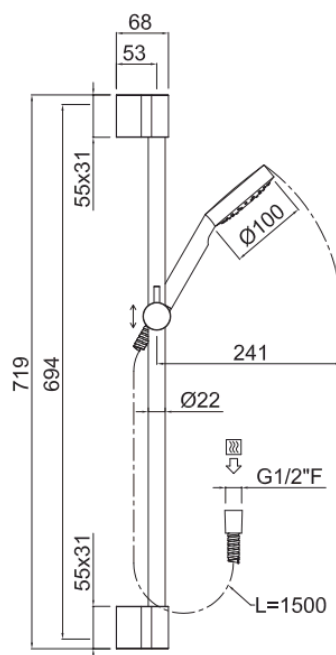

Flat/86

95250/86-CR

TECHNICAL INFORMATION

Sliding rail kit composed of: sliding rail $\varnothing 22$ mm h 72 cm. Non-liming one jet shower in ABS, $\varnothing 100$. Double spiral flexible hose, 150 cm. CHROME

FEATURES

rain jet

Non-liming

PICTURE

SPARE PARTS

TECHNICAL DRAWING

FINISHINGS