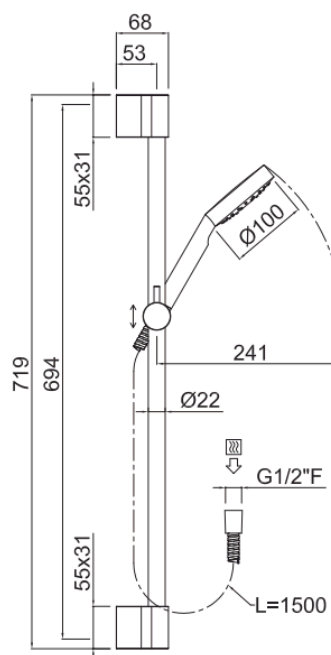

## TECHNICAL INFORMATION

Sliding rail kit composed of: sliding rail  $\varnothing 22$  mm h 72 cm. Non-liming 5 jets shower in ABS,  $\varnothing 100$ . Double spiral flexible hose, 150 cm. CHROME

## PICTURE

## TECHNICAL DRAWING

## SPARE PARTS