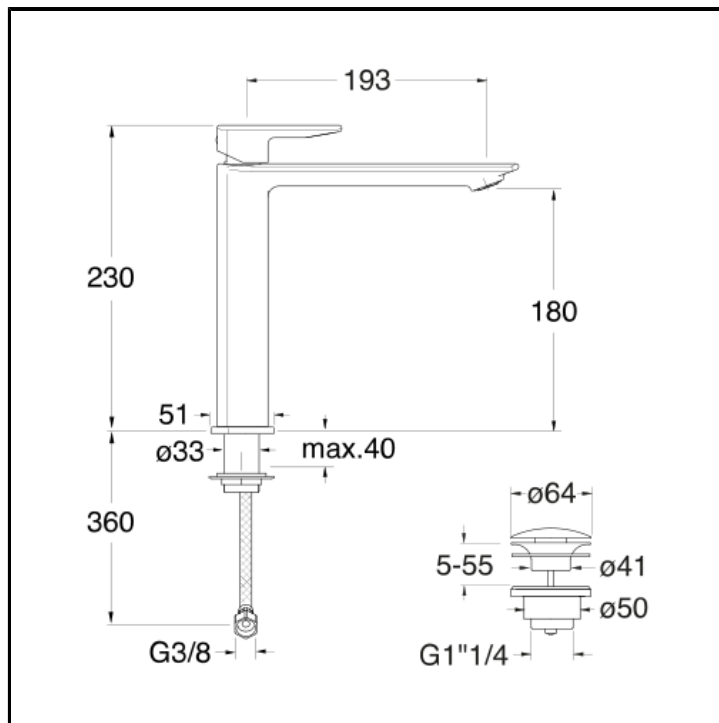

Basin mixer MEDIUM with 1"1/4 Up&Down waste

FINITURE

- White matt
- Chrome
- Polished black chrome
- Brushed black chrome
- Polished metallic
- Brushed metallic
- Black matt
- PVD polished rose gold
- PVD brushed rose gold

FEATURES (MODEL NAME SIDE)

- Medium

COMMAND

- Monocontrol

INSTALLATION

- Top

TPOLOGY

-