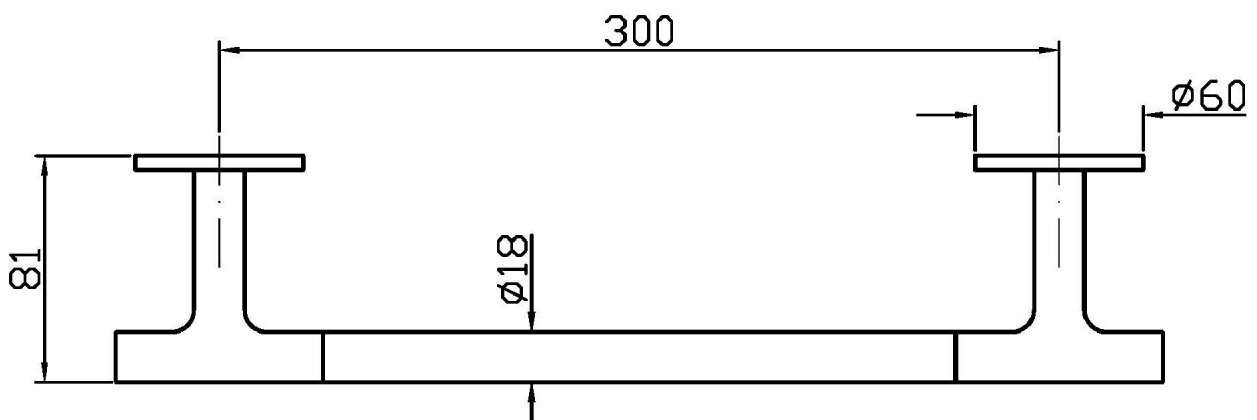

PAN

ZAC620

Disegno Complessivo / Overall Drawing