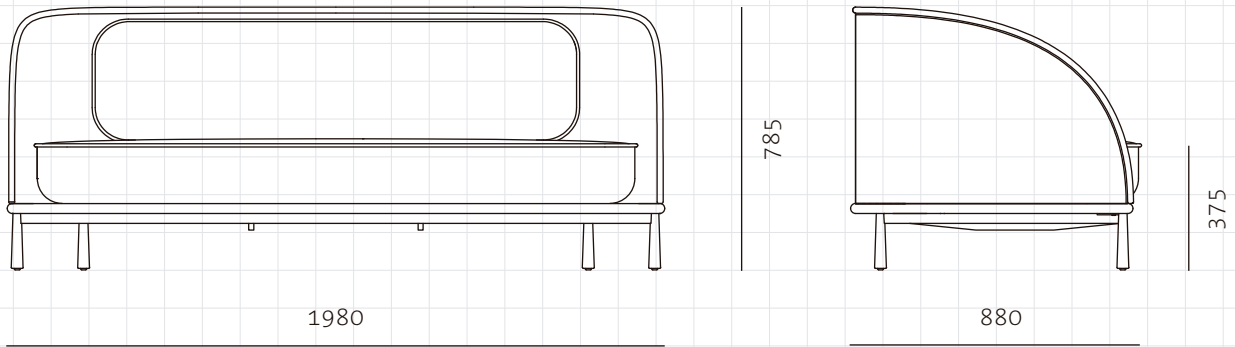

Arc Sofa Three Seater

CODE

AR-S420

DIMENSIONS

W1980 x D880 x H785mm

NET WEIGHT

Seating height: 375mm

ENVIRONMENT

76.0 kg

MATERIALS

Indoor

Veneer laminate base, steel leg, upholstery

*Please refer to website or contact your local representative for complete material swatches.

SHIPPING

Package	Assembled		
Package Qty	1 pcs/box		
Packaging	Measurement (mm)	Volume (cbm)	Gross Weight (kg)
FCL	W2065 x D965 x H890	1.77	89.70
LCL/AIR	W2085 x D985 x H985	2.02	113.57