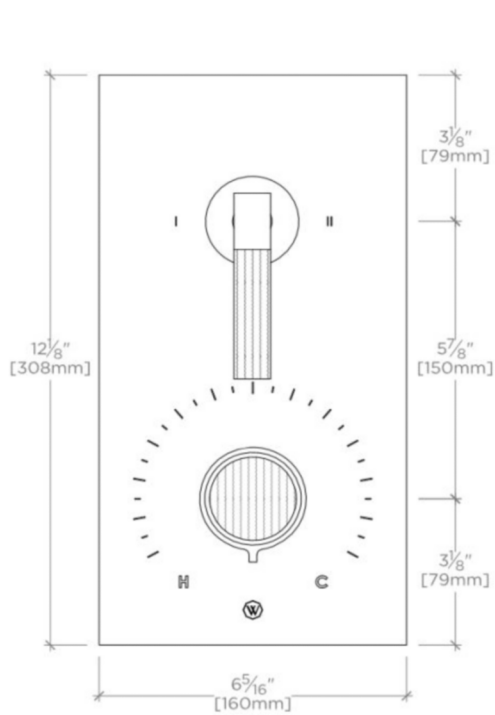

## BOND

BTH42C

Bond Union Series Integrated Thermostatic and Two Way Diverter  
Trim with Guilloche Link Knob and Lever Handles

TOP VIEW

SCALE: 3"=1'-0"

FRONT VIEW

SCALE: 3"=1'-0"

SIDE VIEW

SCALE: 3"=1'-0"