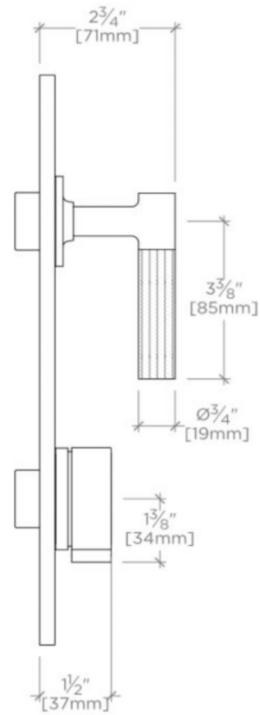

## BOND

BTH42C

Bond Union Series Integrated Thermostatic and Two Way Diverter  
Trim with Guilloche Link Knob and Lever Handles

TOP VIEW

SCALE: 3"=1'-0"

FRONT VIEW

SCALE: 3"=1'-0"

SIDE VIEW

SCALE: 3"=1'-0"