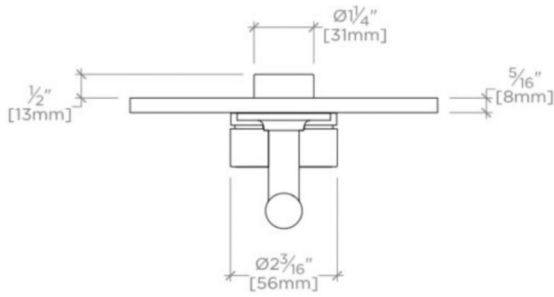

### PRODUCT FEATURES

Knob and Lever Handles

Allows bather to adjust temperature of all waterway outlets with a hot limit safety stop providing anti-scald protection

Features Guilloche Link Pattern Lever and Knob Handles

## BOND

BTH42C

Bond Union Series Integrated Thermostatic and Two Way Diverter  
Trim with Guilloche Link Knob and Lever Handles

TOP VIEW

SCALE: 3"=1'-0"

FRONT VIEW

SCALE: 3"=1'-0"

SIDE VIEW

SCALE: 3"=1'-0"