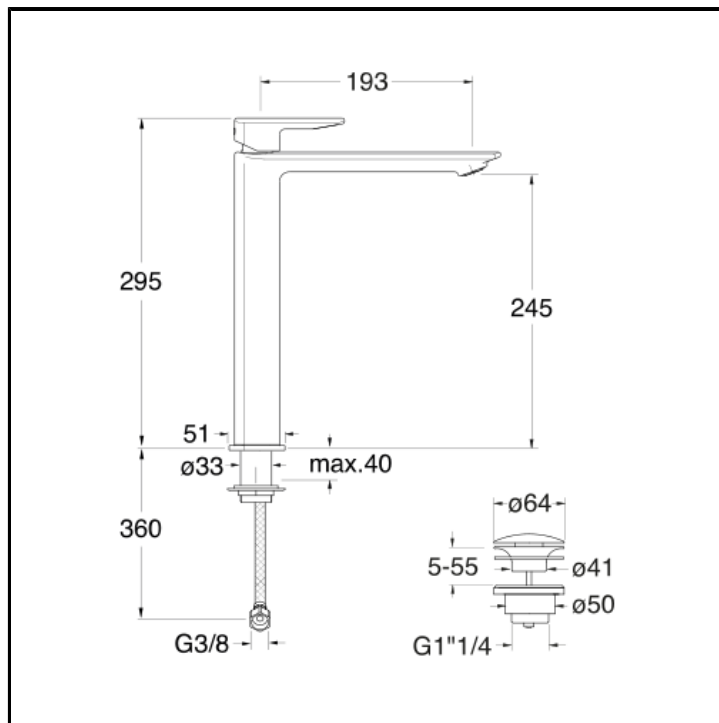

CRIPF222

Basin mixer TALL with 1"1/4 Up&Down waste

FINITURE

- White matt
- Chrome
- Polished black chrome
- Brushed black chrome
- Polished metallic
- Brushed metallic
- Black matt
- PVD polished rose gold
- PVD brushed rose gold

FEATURES (MODEL NAME SIDE)

- Tall

COMMAND

- Monocontrol

INSTALLATION

- Top

TPOLOGY

-