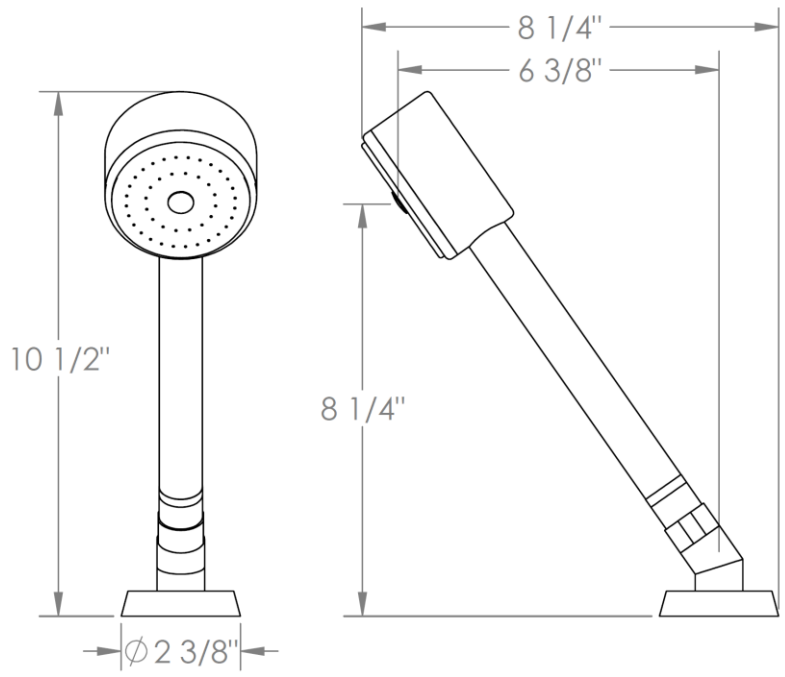

37-DHSV

Deck Mounted Pull Out Slim Hand Shower Set

Includes DM-3079 hose

Flow Rate: 1.75 GPM

Meets the applicable requirements of ASME A112.18.1-2005/CSA B125.1-05, entitled "Plumbing Supply Fittings"

WATERMARK DESIGNS 1/24/2019