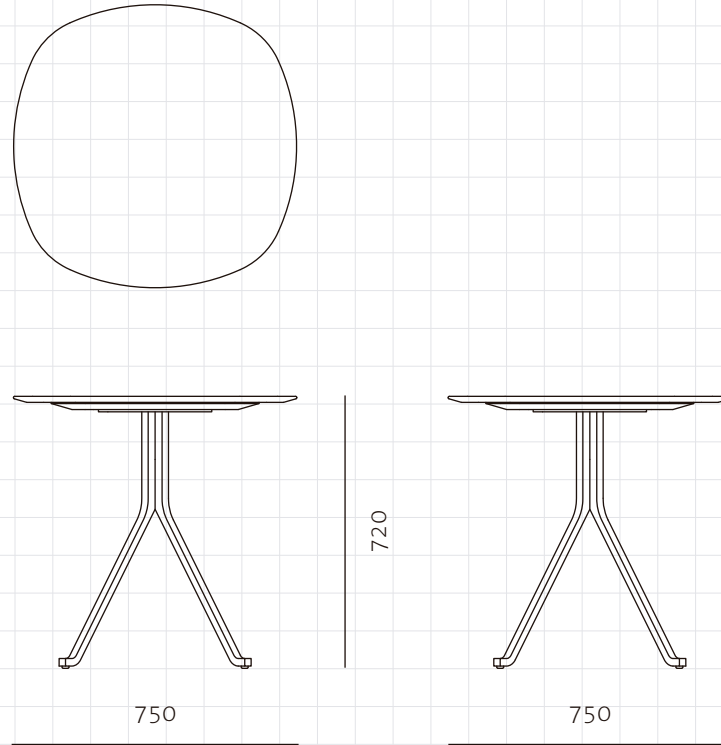

**Blink Cafe Table - Stone Top**

**CODE** BL-T310-ST  
**DIMENSIONS** W750 x D750 x H720mm

**NET WEIGHT** 28.8 kg  
**ENVIRONMENT** Indoor

**MATERIALS** Stone top, Powder coated steel frame

\*Please refer to website or contact your local representative for complete material swatches.

<b>SHIPPING</b>		<b>Package</b>	<b>Volume (cbm)</b>	<b>Gross Weight (kg)</b>
	<b>Package Qty</b>	Knock Down		
		2 boxes		
<b>Packaging</b>	<b>Measurement (mm)</b>			
<b>FCL</b>	W860 x D860 x H215	0.16	34.0	
	W575 x D575 x H760	0.25	12.0	
<b>LCL/AIR</b>	W860 x D860 x H215	0.16	34.0	
	W595 x D595 x H855	0.30	17.0	