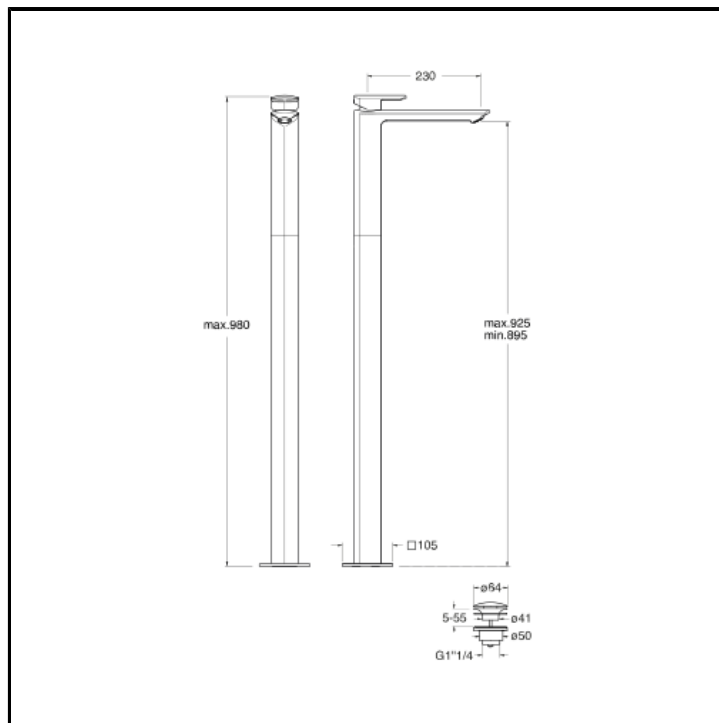

CRIPF290

Floor mounted basin mixer external parts for CRICS290 with 1"1/4 Up&Down waste

FINITURE

-  White matt
-  Chrome
-  Polished black chrome
-  Brushed black chrome
-  Polished metallic
-  Brushed metallic
-  Black matt
-  PVD polished rose gold
-  PVD brushed rose gold