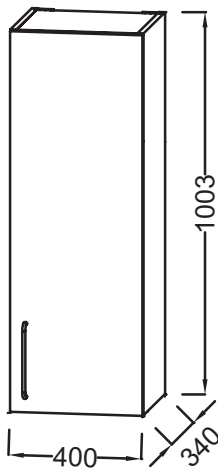

**EB2571D-R7**

**Collection:** ODÉON RIVE GAUCHE

**Finish\*:**

**Main features:**

**Features**

- DIMENSIONS: 40 x 34 x 100 cm
- MATERIAL: Lacquer or melamine
- NORMS AND REGULATION: NF
- VERSION: Bronze handle
- HANDLE : Attached wire handle
- INSIDE STORAGE: 1 removable glass shelf and 1 fixed melamine shelf
- WEIGHT: 18.5 kg
- INSTALLATION TYPE: Wall-hung
- STORAGE TYPE: Door
- TYPE OF COORDINATING FURNITURE : Tall unit
- INSIDE FINISH: Grey
- FIXING: Installer selects fixings set according to wall support

**Consumer benefits**

- PRACTICAL: Additional storage solution
- PERFECT FINISH: Wide choice of finishes

**Technical drawing**

Product Specification: Half unit 40 cm, bronze handle. EB2571D-R7. Collection: ODÉON RIVE GAUCHE. DIMENSIONS: 40 x 34 x 100 cm. WEIGHT: 18.5 kg. MATERIAL: Lacquer or melamine. INSTALLATION TYPE: Wall-hung. NORMS AND REGULATION: NF. STORAGE TYPE: Door. VERSION: Bronze handle. TYPE OF COORDINATING FURNITURE : Tall unit. HANDLE : Attached wire handle. INSIDE FINISH: Grey. INSIDE STORAGE: 1 removable glass shelf and 1 fixed melamine shelf. FIXING: Installer selects fixings set according to wall support.