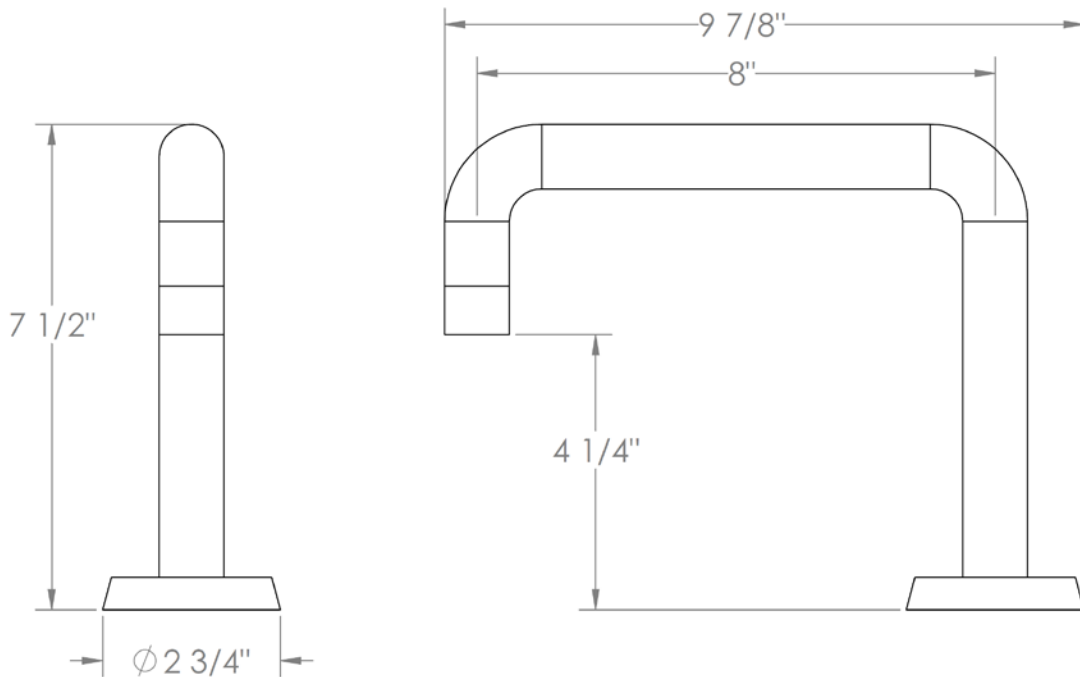

**37-DS**

**Deck Mounted Bath Spout**

Meets the applicable requirements of ASME A112.18.1-2005/CSA B125.1-05, entitled "Plumbing Supply Fittings"

**WATERMARK DESIGNS 2/16/2018**

350 Dewitt Ave Brooklyn NY 11207 USA T 718 257 2800 F 718 257 2144 info@watermark-designs.com