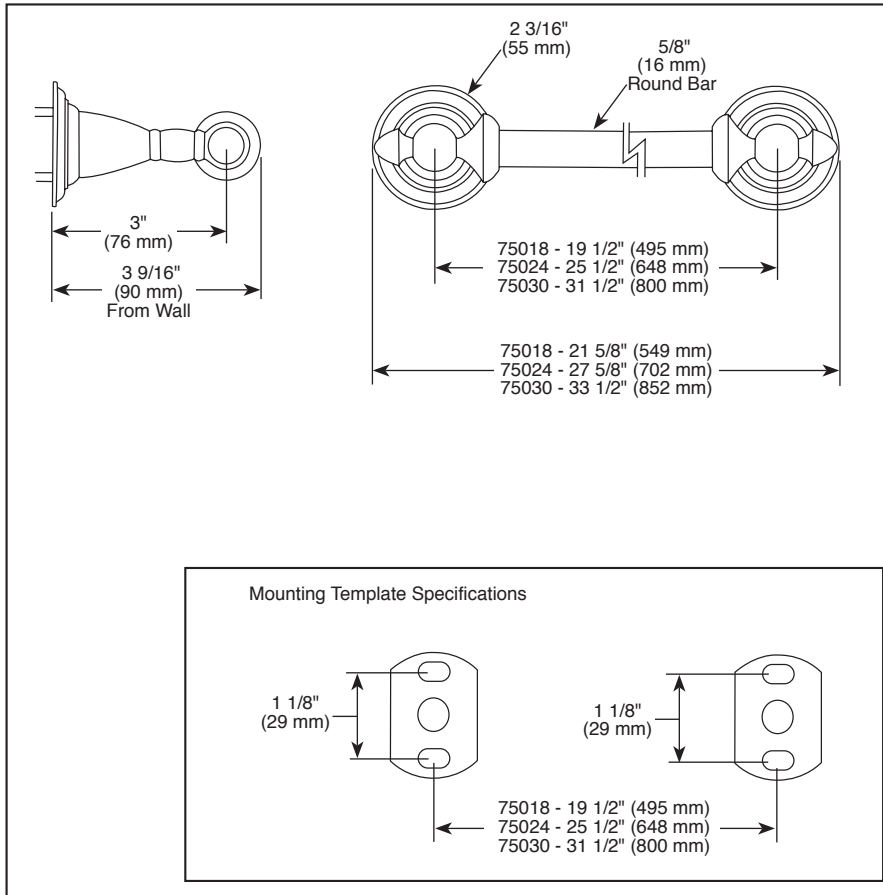

see what Delta can do™

ACCESSORIES

- Victorian® Bath Collection
- 18" Towel Bar
- 24" Towel Bar
- 30" Towel Bar

Submitted Model No.: _____

Specific Features: _____

▲ Designate Proper Finish Suffix

STANDARD SPECIFICATIONS:

- Wood blocking is preferable behind all wall surfaces. If wood blocking is not available, the following fasteners are suggested: Tile/Masonry-Plastic or lead Anchors Plaster/drywall-Toggle bolts.
- Mounting hardware and mounting template included with product.