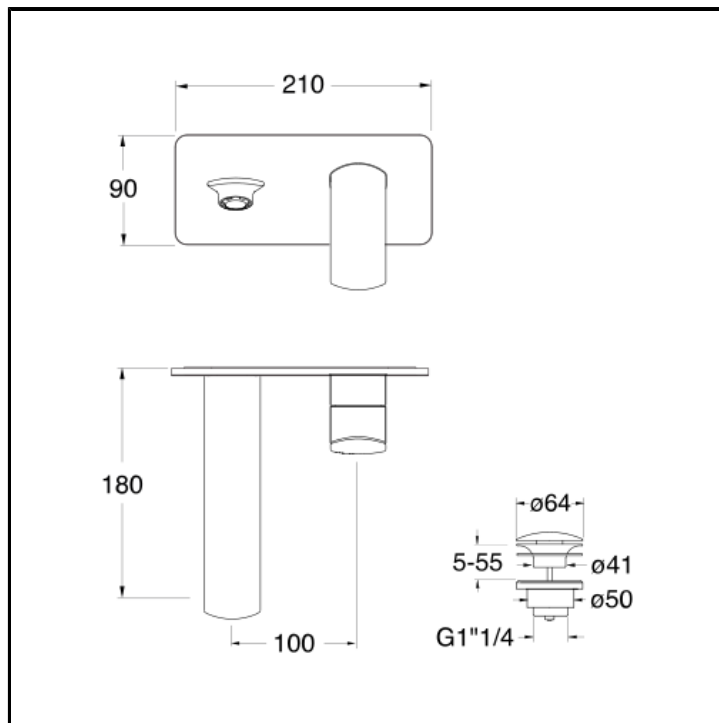

Wall mounted basin mixer REGULAR external parts for CRICS200 (right side) with 1"1/4 Up&Down waste and metal plate

FINITURE

- White matt
- Chrome
- Polished black chrome
- Brushed black chrome
- Polished metallic
- Brushed metallic
- Black matt
- PVD polished rose gold
- PVD brushed rose gold

FEATURES (MODEL NAME SIDE)

- Regular

COMMAND

- Monocontrol

INSTALLATION

- Wall

TPOLOGY

-