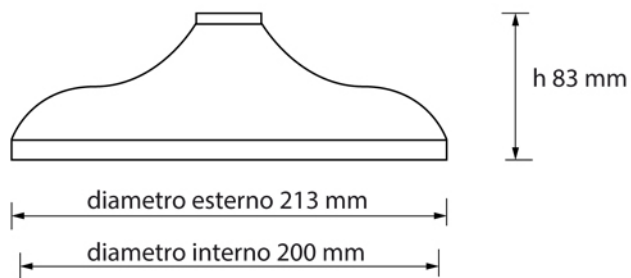

Vm 9 13 19 23 27
Kg/cm² 0,5 1 2 3 4

CHELSEA Collection	
Code	Description
8128-C 8129-I/N/O/OR 8129-B/ND/R	Chelsea external shower mixer Chrome Incalux, Nickel, Dark Gold, Rose Gold Bronze, Dark Nickel, Copper
8710-C 8711-I/N/O/OR 8711-B/ND/R	Exposed riser pipe kit Chrome Incalux, Nickel, Dark Gold, Rose Gold Bronze, Dark Nickel, Copper
8720-C 8721-I/N/O/OR 8721-B/ND/R	Exposed diverter with cradle and handshower Chrome Incalux, Nickel, Dark Gold, Rose Gold Bronze, Dark Nickel, Copper

GH
GENTRY HOME

Verona - Italy
tel. +39 045 8006917
fax. +39 045 8020111
gentry-home.com

CHELSEA Collection	
Code	Description
0113-C 0114-I/N/O/OR 0114-B/ND/R	Shower rose 20 cm Chrome Incalux, Nickel, Dark Gold, Rose Gold Bronze, Dark Nickel, Copper

GH
GENTRY HOME

Verona - Italy
tel. +39 045 8006917
fax. +39 045 8020111
gentry-home.com

CHELSEA Collection	
Code	Description
0115-C 0116-I/N/O/OR 0116-B/ND/R	Shower rose 30 cm Chrome Incalux, Nickel, Dark Gold, Rose Gold Bronze, Dark Nickel, Copper