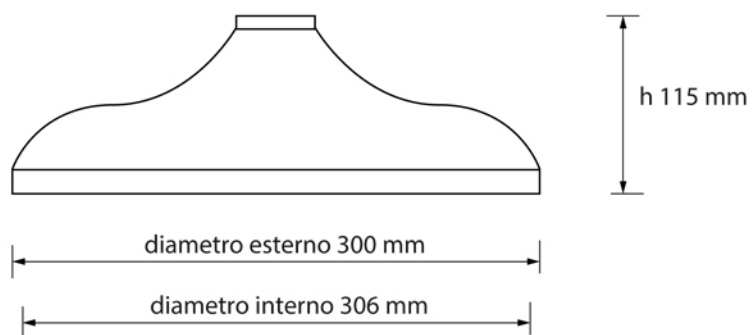

Vm 9 13 19 23 27
Kg/cm² 0,5 1 2 3 4

CHELSEA Collection	
Code	Description
8128-C 8129-I/N/O/OR 8129-B/ND/R	Chelsea external shower mixer Chrome Incalux, Nickel, Dark Gold, Rose Gold Bronze, Dark Nickel, Copper
8710-C 8711-I/N/O/OR 8711-B/ND/R	Exposed riser pipe kit Chrome Incalux, Nickel, Dark Gold, Rose Gold Bronze, Dark Nickel, Copper
8720-C 8721-I/N/O/OR 8721-B/ND/R	Exposed diverter with cradle and handshower Chrome Incalux, Nickel, Dark Gold, Rose Gold Bronze, Dark Nickel, Copper

GH
GENTRY HOME

Verona - Italy
tel. +39 045 8006917
fax. +39 045 8020111
gentry-home.com

CHELSEA Collection	
Code	Description
0113-C 0114-I/N/O/OR 0114-B/ND/R	Shower rose 20 cm Chrome Incalux, Nickel, Dark Gold, Rose Gold Bronze, Dark Nickel, Copper

GH
GENTRY HOME

Verona - Italy
tel. +39 045 8006917
fax. +39 045 8020111
gentry-home.com

CHELSEA Collection	
Code	Description
0115-C 0116-I/N/O/OR 0116-B/ND/R	Shower rose 30 cm Chrome Incalux, Nickel, Dark Gold, Rose Gold Bronze, Dark Nickel, Copper