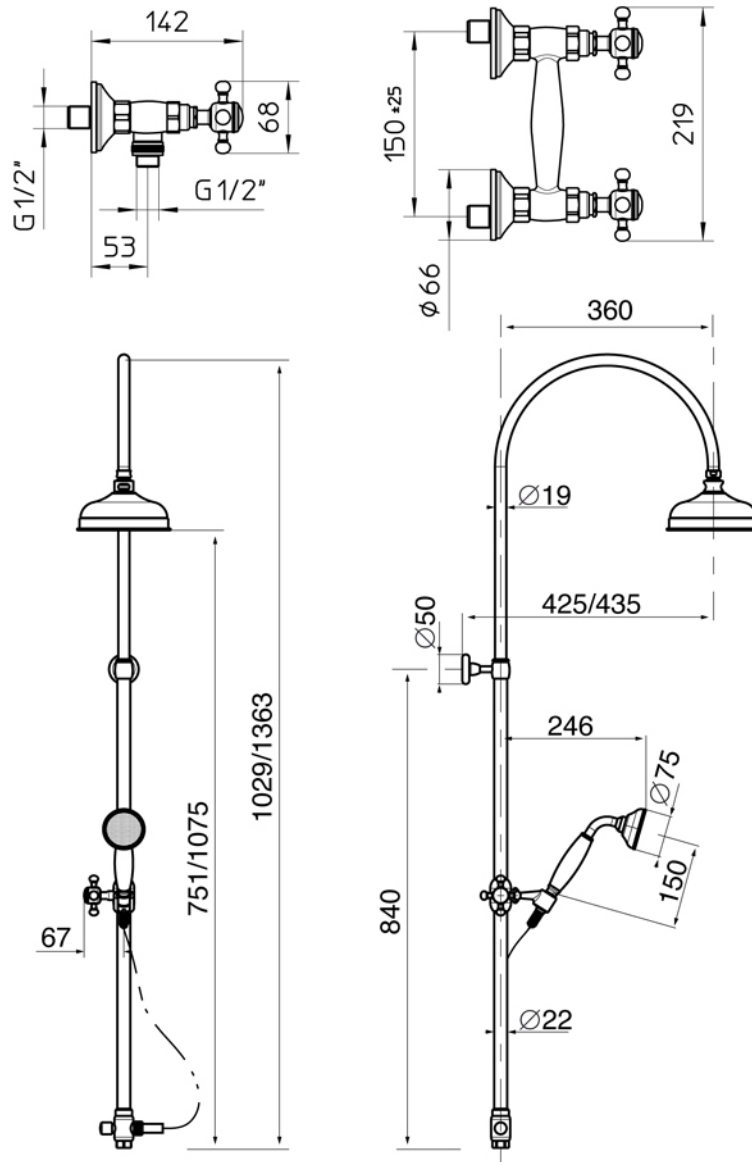

Vm 9 13 19 23 27
Kg/cm² 0,5 1 2 3 4

CHELSEA Collection	
Code	Description
8128-C 8129-I/N/O/OR 8129-B/ND/R	Chelsea external shower mixer Chrome Incalux, Nickel, Dark Gold, Rose Gold Bronze, Dark Nickel, Copper
8710-C 8711-I/N/O/OR 8711-B/ND/R	Exposed riser pipe kit Chrome Incalux, Nickel, Dark Gold, Rose Gold Bronze, Dark Nickel, Copper
8720-C 8721-I/N/O/OR 8721-B/ND/R	Exposed diverter with cradle and handshower Chrome Incalux, Nickel, Dark Gold, Rose Gold Bronze, Dark Nickel, Copper

GH
GENTRY HOME

Verona - Italy
tel. +39 045 8006917
fax. +39 045 8020111
gentry-home.com

CHELSEA Collection	
Code	Description
0113-C 0114-I/N/O/OR 0114-B/ND/R	Shower rose 20 cm Chrome Incalux, Nickel, Dark Gold, Rose Gold Bronze, Dark Nickel, Copper

GH
GENTRY HOME

Verona - Italy
tel. +39 045 8006917
fax. +39 045 8020111
gentry-home.com

CHELSEA Collection	
Code	Description
0115-C 0116-I/N/O/OR 0116-B/ND/R	Shower rose 30 cm Chrome Incalux, Nickel, Dark Gold, Rose Gold Bronze, Dark Nickel, Copper