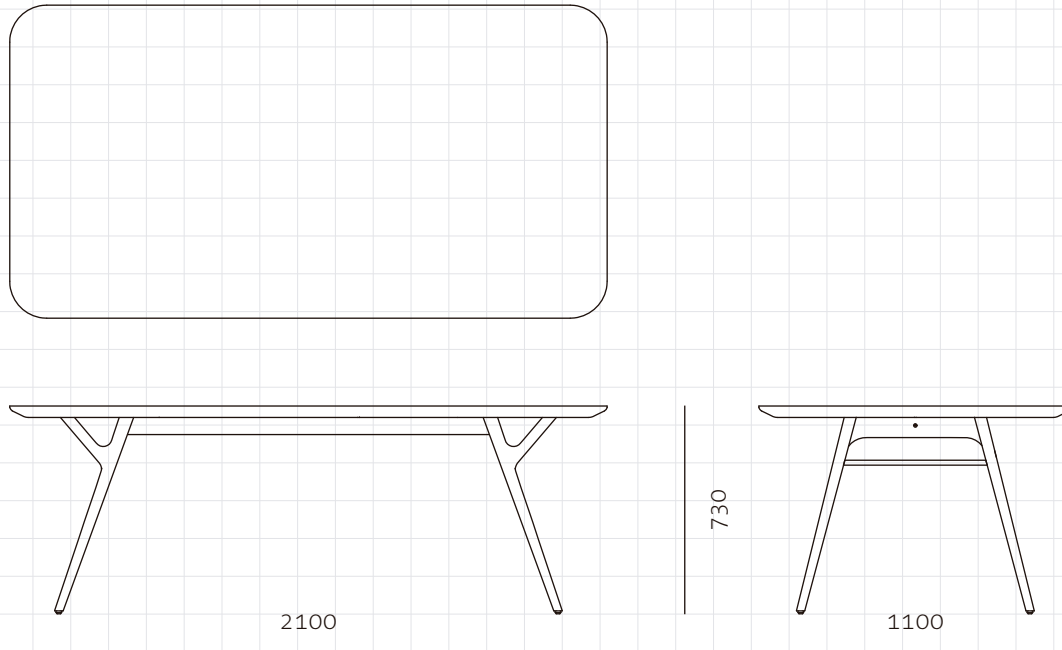

Rén Dining Table W2100

**CODE**

RN-T411-2100

**DIMENSIONS**

W2100 x D1100 x H730mm

**NET WEIGHT**

57.0 kg

**ENVIRONMENT**

Indoor

**MATERIALS**

Solid wood legs, Veneer laminate top, Brass plated stainless steel

\*Please refer to website or contact your local representative for complete material swatches.

**SHIPPING**

<b>Package</b>	Knock Down		
<b>Package Qty</b>	2 boxes		
<b>Packaging</b>	<b>Measurement (mm)</b>	<b>Volume (cbm)</b>	<b>Gross Weight (kg)</b>
<b>FCL</b>	W2200 x D1200 x H145	0.38	59.0
	W910 x D720 x H785	0.51	13.0
<b>LCL/AIR</b>	W2240 x D1240 x H235	0.65	92.0
	W930 x D740 x H880	0.61	21.0