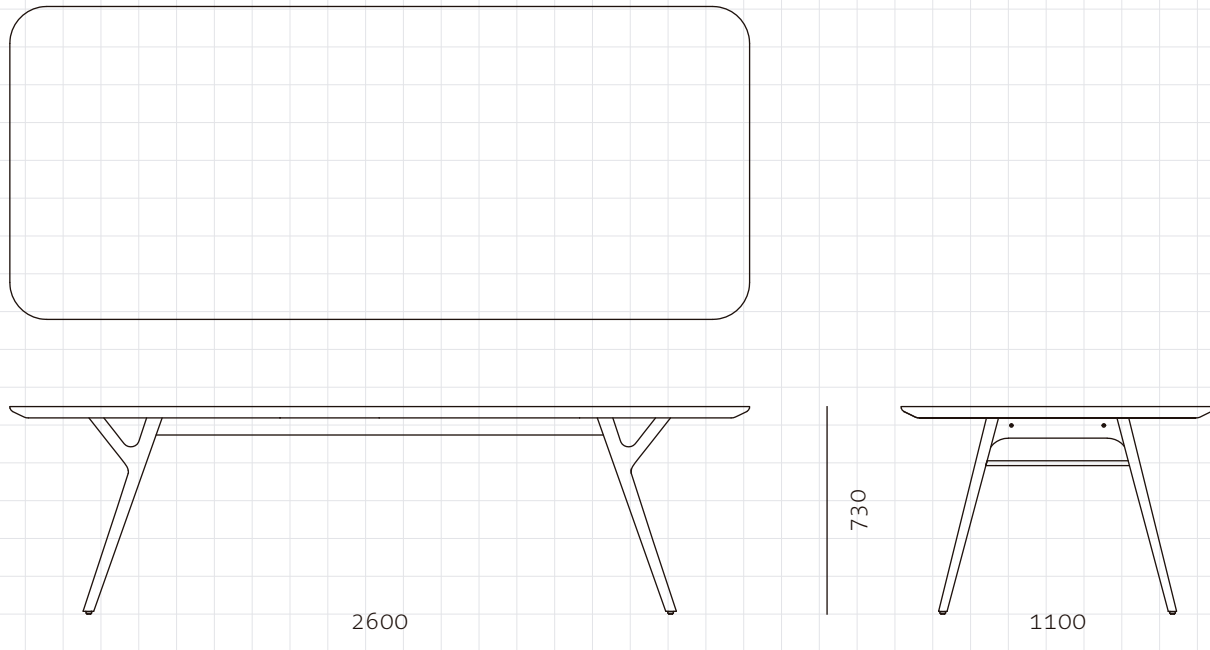

Rén Dining Table W2600

CODE

RN-T411-2600

DIMENSIONS

W2600 x D1100 x H730mm

NET WEIGHT

90.0 kg

ENVIRONMENT

Indoor

MATERIALS

Solid wood legs, Veneer laminate top, Brass plated stainless steel

*Please refer to website or contact your local representative for complete material swatches.

SHIPPING

Package	Knock Down		
Package Qty	2 boxes		
Packaging	Measurement (mm)	Volume (cbm)	Gross Weight (kg)
FCL	W2700 x D1200 x H200	0.65	95.0
	W910 x D720 x H785	0.51	13.0
LCL/AIR	W2740 x D1240 x H290	0.99	134.0
	W930 x D740 x H880	0.61	21.0