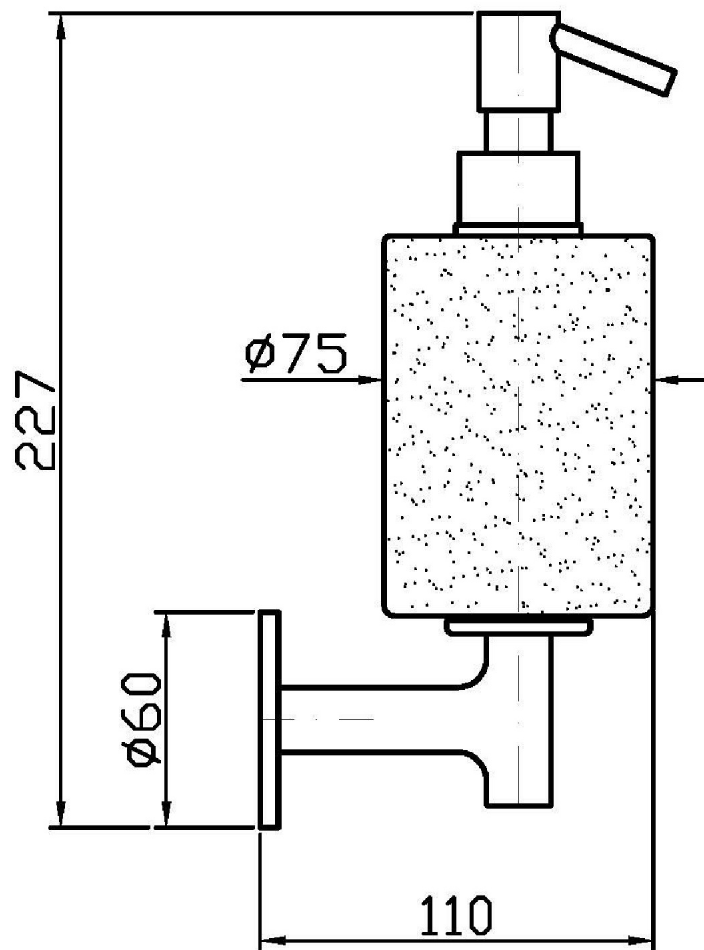

Marchio / Brand ZUCCHETTI

Classe / Class ACC

PAN

ZAC615

Dispenser a muro. / Wall mounted soap dispenser.

Dispenser a muro con contenitore in ceramica bianca.

Ceramic wall mounted soap dispenser.

Finiture / Finishes

PAN

ZAC615

Disegno Complessivo / Overall Drawing

PAN

ZAC615**Pesi e Misure / Weights and Sizes**

Peso (Kg) Weight (lb)	1,51 (Kg)	3,33 (lb)
Volume test (dc3) - (in3)	3,32 (dc3)	202,60 (in3)
h (mm) - (in)	93,00 (mm)	3,66 (in)
L1 (mm) - (in)	162,00 (mm)	6,38 (in)
L2 (mm) - (in)	220,00 (mm)	8,66 (in)