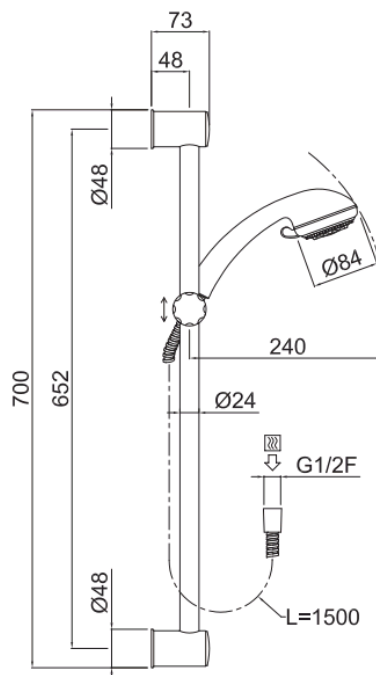

## TECHNICAL INFORMATION

Sliding rail kit composed of: sliding rail  $\varnothing 24$  mm h 70 cm. Non-liming 5 jets shower in ABS,  $\varnothing 80$ . Double spiral flexible hose, 150 cm. CHROME

## PICTURE

## TECHNICAL DRAWING

## SPARE PARTS