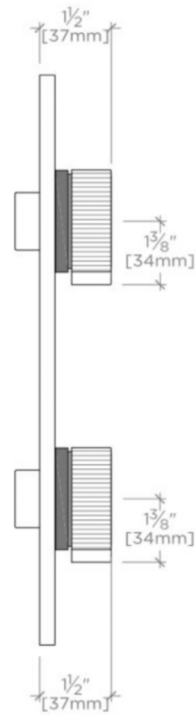

## BOND

BTH44B

Bond Tandem Series Integrated Thermostatic and Two Way Diverter  
Trim with Two-Tone Guilloche Lines Knob Handles

TOP VIEW

SCALE: 3"=1'-0"

FRONT VIEW

SCALE: 3"=1'-0"

SIDE VIEW

SCALE: 3"=1'-0"