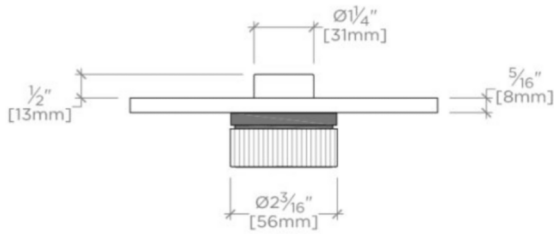

## BOND

BTH44B

Bond Tandem Series Integrated Thermostatic and Two Way Diverter  
Trim with Two-Tone Guilloche Lines Knob Handles

TOP VIEW

SCALE: 3"=1'-0"

FRONT VIEW

SCALE: 3"=1'-0"

SIDE VIEW

SCALE: 3"=1'-0"