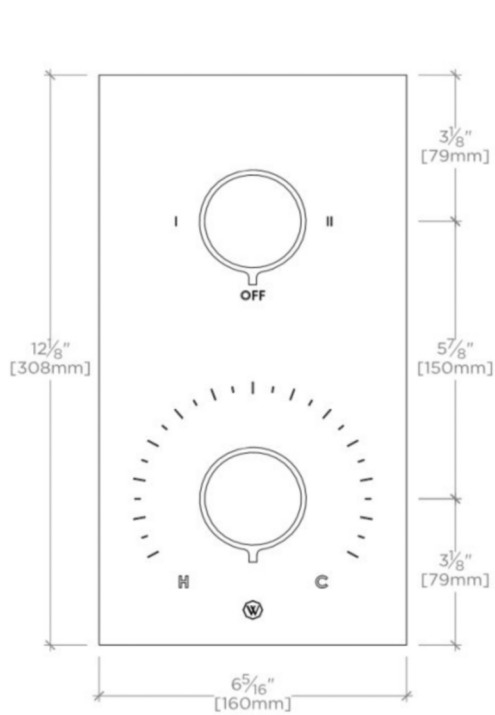

## BOND

BTH44B

Bond Tandem Series Integrated Thermostatic and Two Way Diverter  
Trim with Two-Tone Guilloche Lines Knob Handles

TOP VIEW

SCALE: 3"=1'-0"

FRONT VIEW

SCALE: 3"=1'-0"

SIDE VIEW

SCALE: 3"=1'-0"