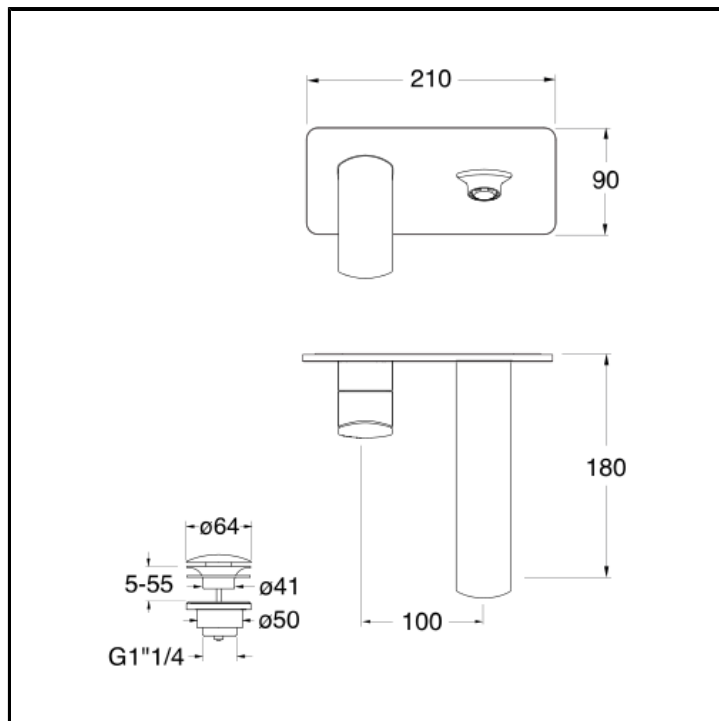

Wall mounted basin mixer REGULAR external parts for CRICS201 (left side) with 1"1/4 Up&Down waste and metal plate