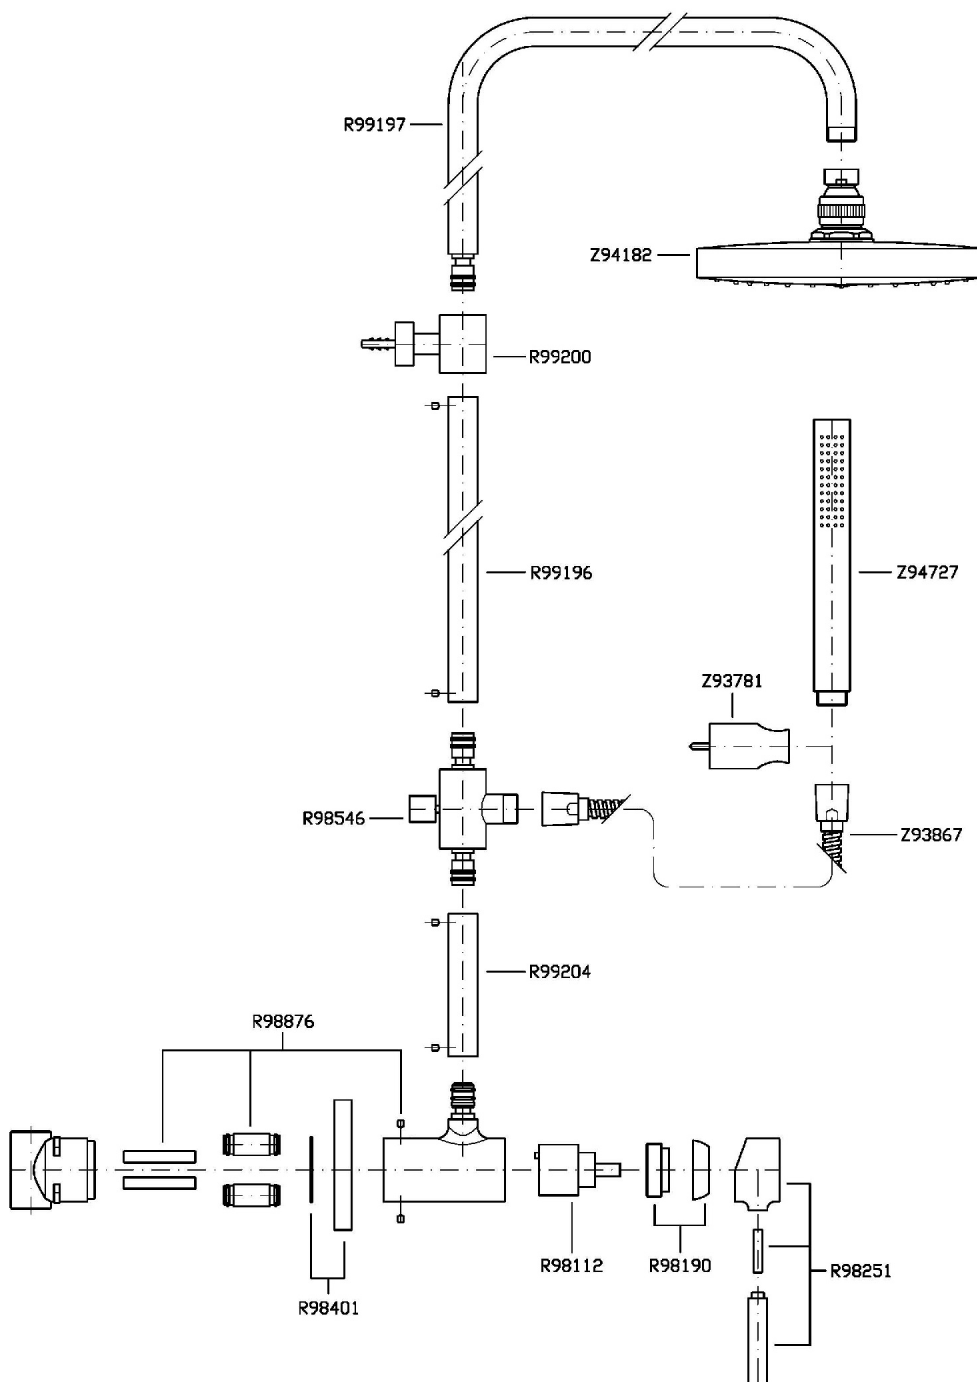

## SHOWER

ZP6054

Colonna doccia. / Shower column.

Colonna doccia completa di miscelatore monocomando, soffione Z94182 e doccia in ABS a getto fisso Z94727. Per versioni colore doccia in ottone Z94177.

Shower column with single lever mixer, shower head Z94182 and ABS handshower simple jet Z94727. On color finishes, brass handshower Z94177.

## SHOWER

ZP6054

Disegno Complessivo / Overall Drawing

## SHOWER

ZP6054

Esplosi / Exploded

### ZP6054 Pesì e Misure / Weights and Sizes

Peso ( Kg ) Weight ( lb )	7,05 ( Kg )	15,54 ( lb )
Volume test ( dc3 ) - ( in3 )	41,77 ( dc3 )	2548,96 ( in3 )
h ( mm ) - ( in )	110,00 ( mm )	4,33 ( in )
L1 ( mm ) - ( in )	415,00 ( mm )	16,34 ( in )
L2 ( mm ) - ( in )	915,00 ( mm )	36,02 ( in )