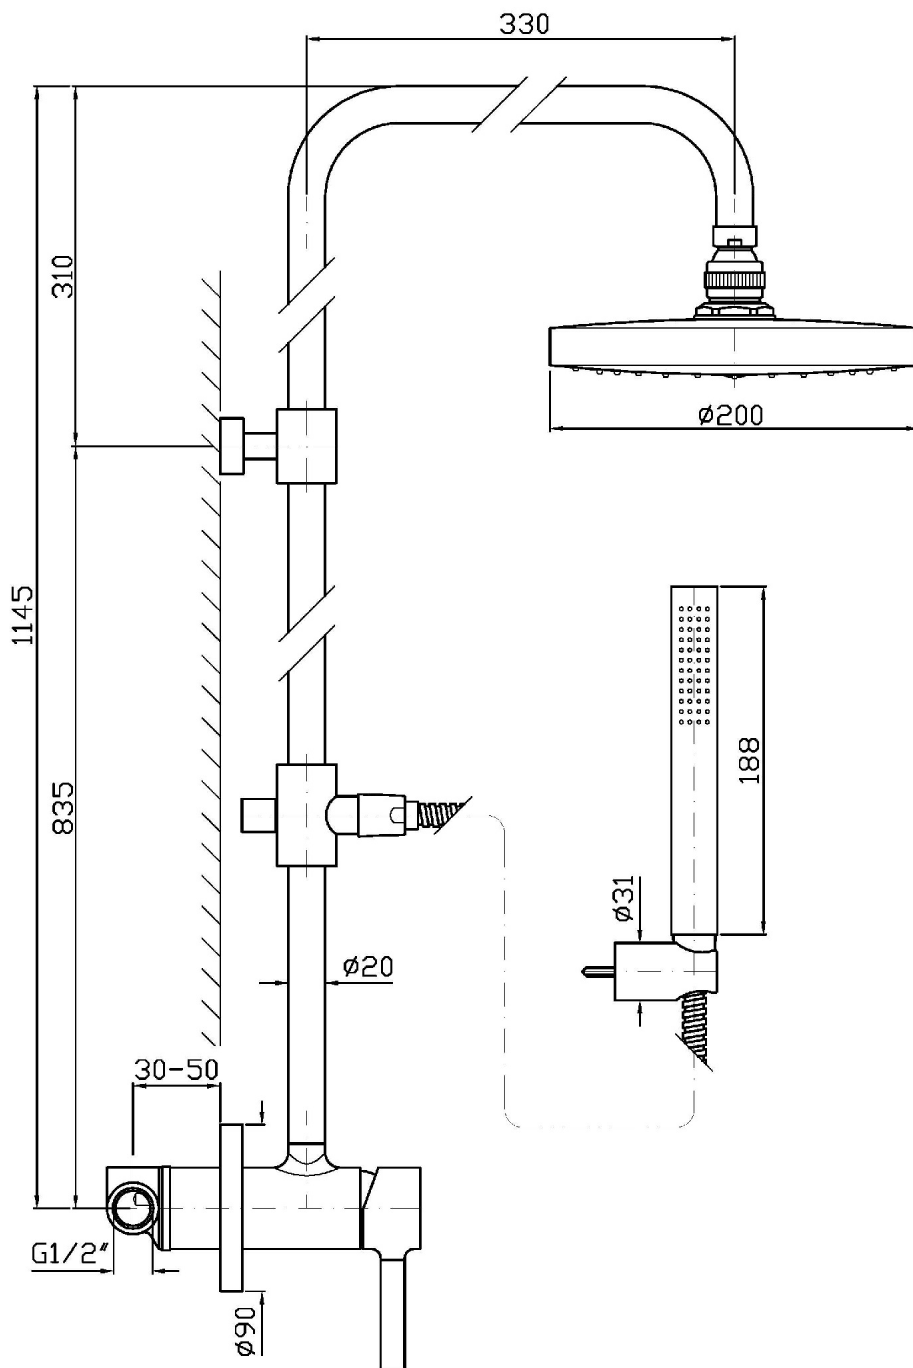

## SHOWER

ZP6054

Colonna doccia. / Shower column.

Colonna doccia completa di miscelatore monocomando, soffione Z94182 e doccia in ABS a getto fisso Z94727. Per versioni colore doccia in ottone Z94177.

Shower column with single lever mixer, shower head Z94182 and ABS handshower simple jet Z94727. On color finishes, brass handshower Z94177.

## SHOWER

ZP6054

Disegno Complessivo / Overall Drawing

### ZP6054 Pesì e Misure / Weights and Sizes

Peso ( Kg ) Weight ( lb )	7,05 ( Kg )	15,54 ( lb )
Volume test ( dc3 ) - ( in3 )	41,77 ( dc3 )	2548,96 ( in3 )
h ( mm ) - ( in )	110,00 ( mm )	4,33 ( in )
L1 ( mm ) - ( in )	415,00 ( mm )	16,34 ( in )
L2 ( mm ) - ( in )	915,00 ( mm )	36,02 ( in )