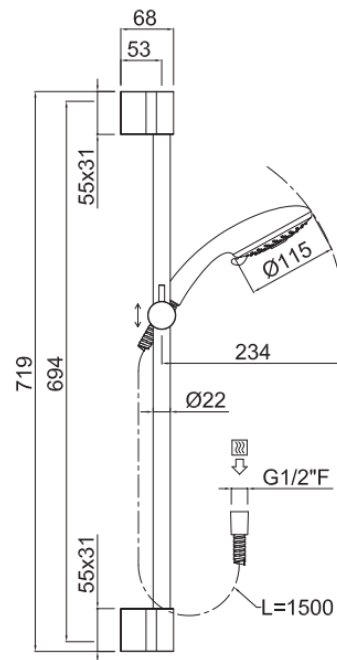

Halley 86

95000/86-CR

TECHNICAL INFORMATION

Sliding rail kit composed of: sliding rail Ø22 mm h 72 cm. Non-liming 6 jets shower in ABS, Ø115. Double spiral flexible hose, 150 cm. CHROME

PICTURE

SPARE PARTS

FEATURES

rain jet

central jet

side jet

hydromassage jet

rain jet + hydromassage

central jet + hydromassage

Non-liming

TECHNICAL DRAWING

FINISHINGS