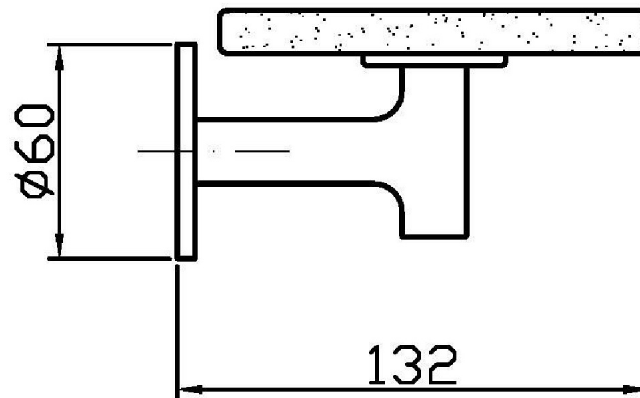

PAN

ZAC610

Disegno Complessivo / Overall Drawing