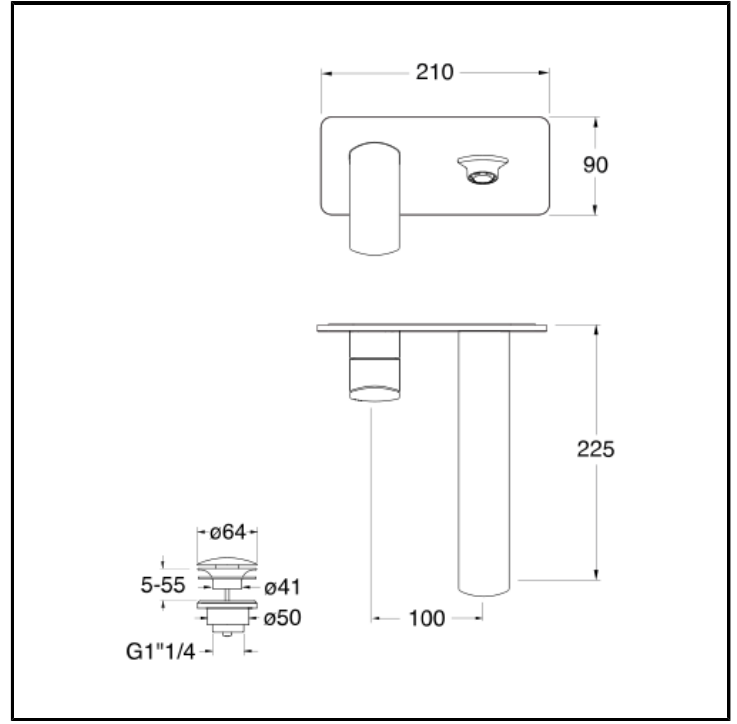

Wall mounted basin mixer LARGE external parts for CRICS201 (left side) with 1"1/4 Up&Down waste and metal plate

## FEATURES (MODEL NAME SIDE)

- Large