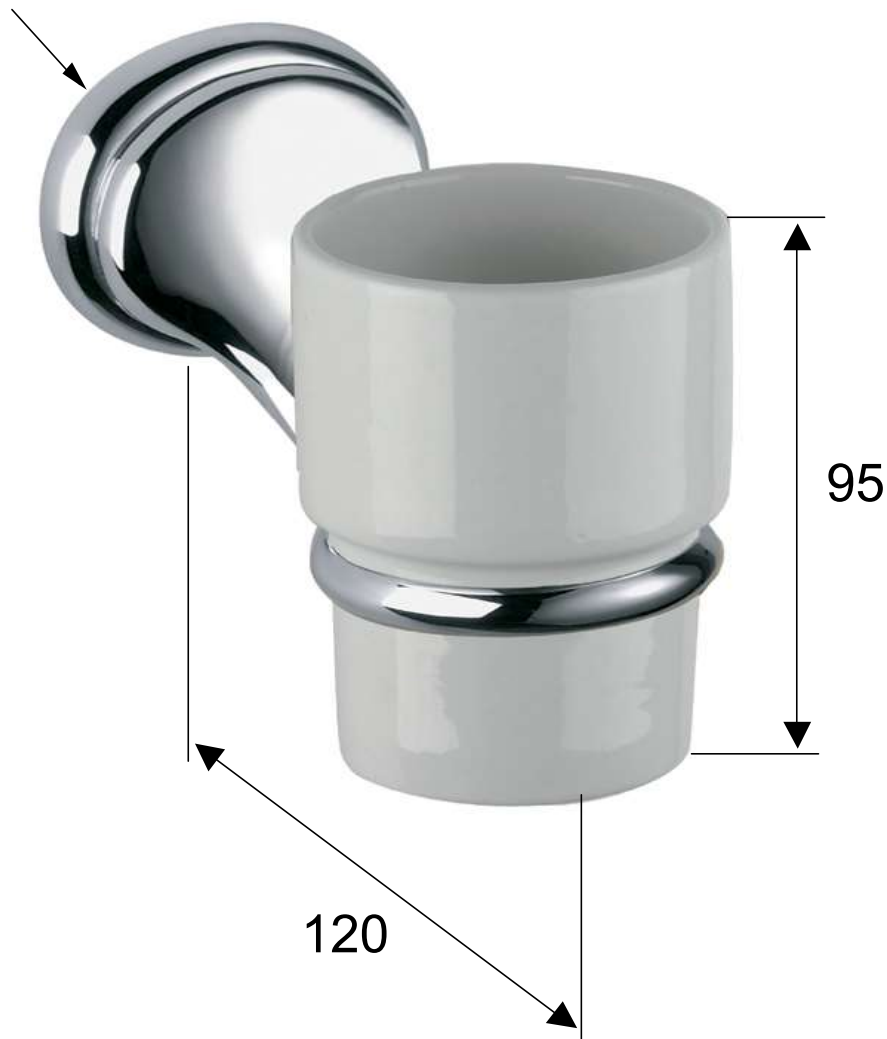

DANIEL

SCHEDA TECNICA TECHNICAL FEATURES

ART. COD.

REPB940

∅ 70x50

MATERIALI / MATERIALS

OTTONE CROMATO / CHROME PLATED BRASS
CERAMICA / CERAMIC

CROMATURA / CHROME PLATING