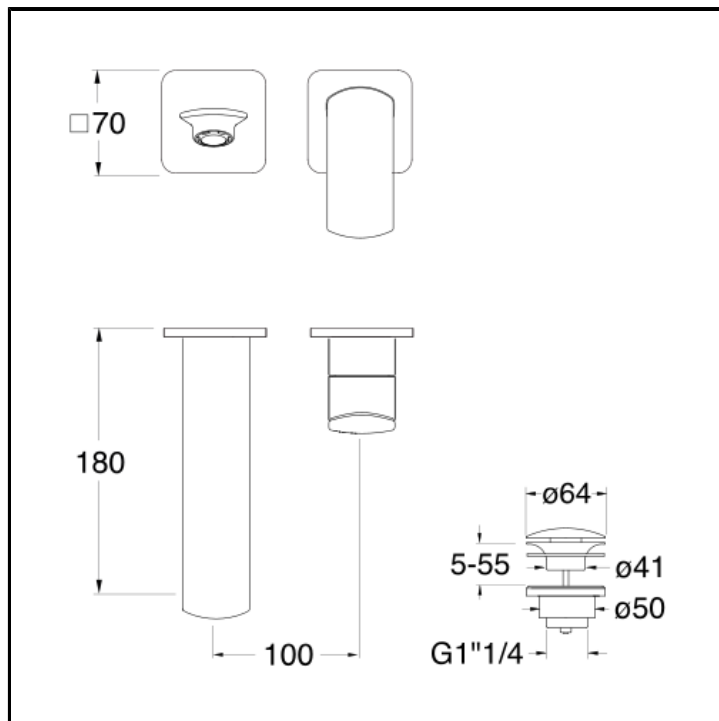

Wall mounted basin mixer REGULAR external parts for CRICS200 (right side) - CRICS201 (left side) with 1"1/4 Up&Down waste and metal plate

FINITURE

- White matt
- Chrome
- Polished black chrome
- Brushed black chrome
- Polished metallic
- Brushed metallic
- Black matt
- PVD polished rose gold
- PVD brushed rose gold

FEATURES (MODEL NAME SIDE)

- Large

COMMAND

- Monocontrol

INSTALLATION

- Wall

TPOLOGY

-