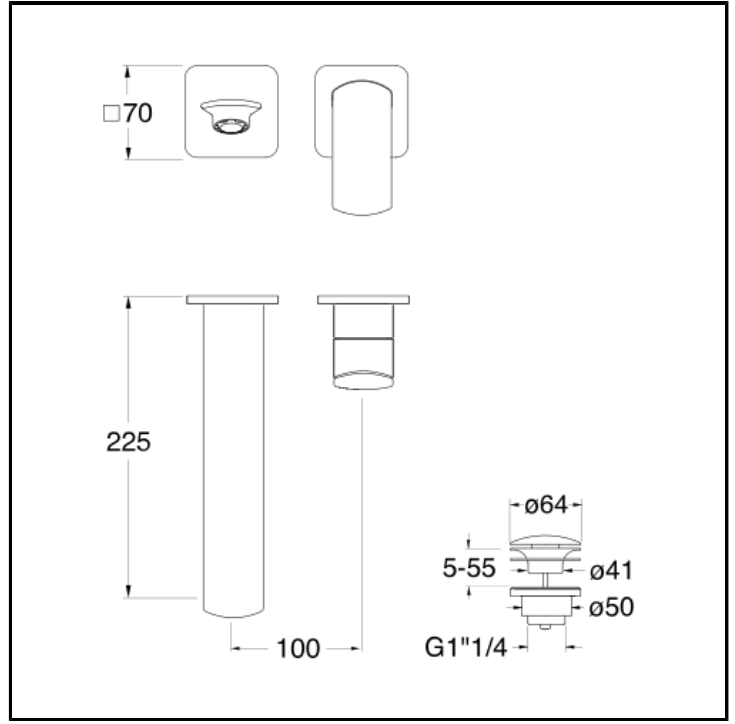

Wall mounted basin mixer LARGE external parts for CRICS200 (right side) - CRICS201 (left side) with 1"1/4 Up&Down waste and metal plate

FINITURE

- White matt
- Chrome
- Polished black chrome
- Brushed black chrome
- Polished metallic
- Brushed metallic
- Black matt
- PVD polished rose gold
- PVD brushed rose gold

FEATURES (MODEL NAME SIDE)

- Large

COMMAND

- Monocontrol

INSTALLATION

- Wall

TPOLOGY

-