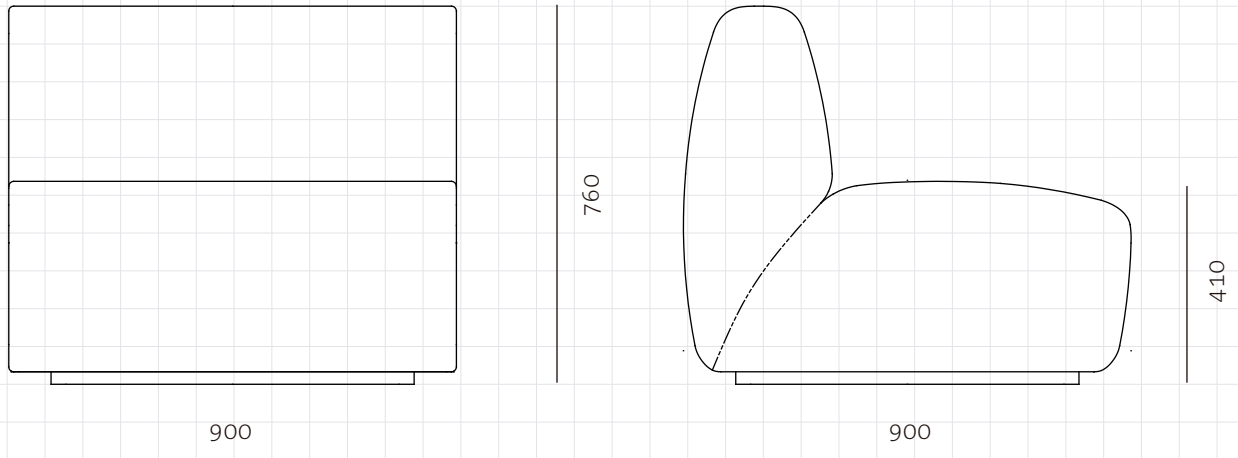

## Infinity Straight

### DIMENSIONS

W900 x D900 x H760mm

### NET WEIGHT

Seating height: 410mm