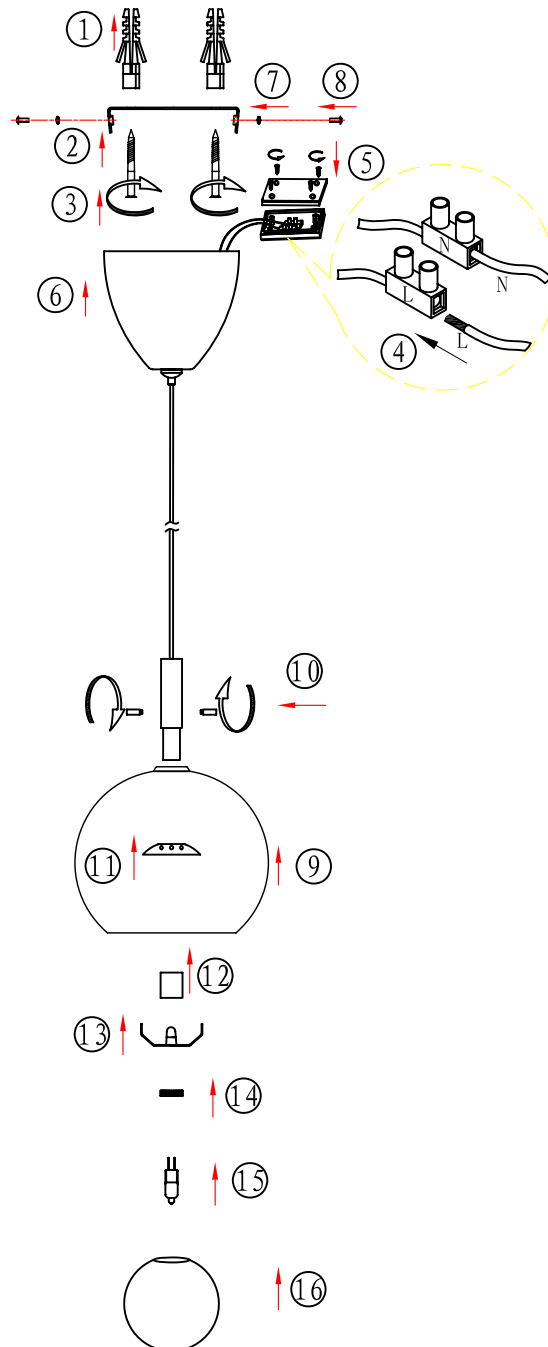

# INSTALLATION INSTRUCTION

Item No.: 5008/016

## FEATURE

• 220-240V~ 50Hz

• Lamp Type:G4 Max 20W 12V~

The lamp can be only indoor used

If in doubt,consult a qualified electrician or contact your retail outlet. Ensure that you always install the fitting to the relevant regulations.Certain regulations indicate that lighting fittings should be installed by a qualified electrician.