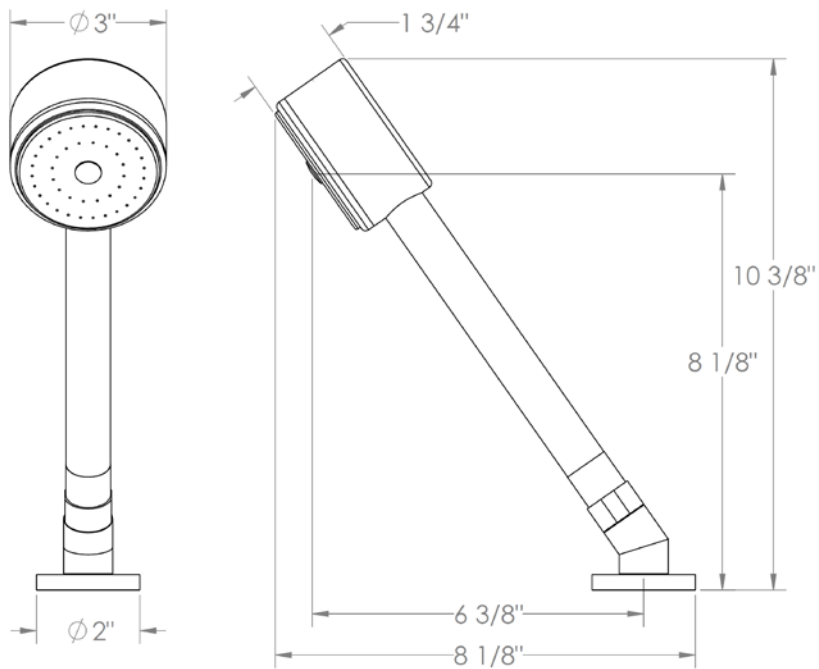

38-DHSV

Deck Mounted Volume Hand Shower Set

Includes SH-LFT30 55 deg. volume hand shower and DM-3079 hose

Flow Rate: 1.75 GPM

Meets the applicable requirements of ASME A112.18.1-2005/CSA B125.1-05, entitled "Plumbing Supply Fittings"