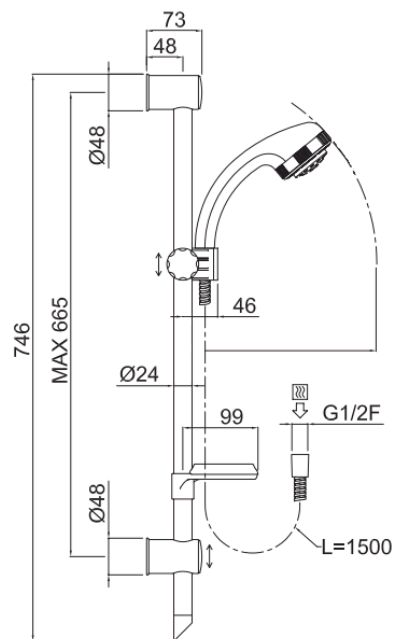

Adjustable Flat

95255X/REG-CR

TECHNICAL INFORMATION

Sliding rail kit composed of: sliding rail $\varnothing 24$ mm h 75 cm with soap dish. Max. fixation distance 66 cm. Non-liming 5 jets shower in ABS, $\varnothing 100$. Double spiral flexible hose, 150 cm. CHROME

TECHNICAL DRAWING

SPARE PARTS

FINISHINGS