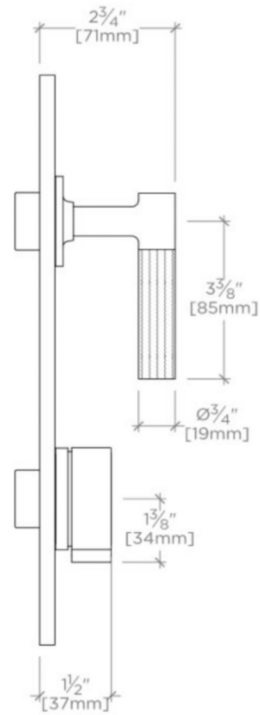

## BOND

BTH52C

Bond Union Series Integrated Thermostatic and Three Way Diverter  
Trim with Guilloche Link Knob and Lever Handles

TOP VIEW

SCALE: 3"=1'-0"

FRONT VIEW

SCALE: 3"=1'-0"

SIDE VIEW

SCALE: 3"=1'-0"