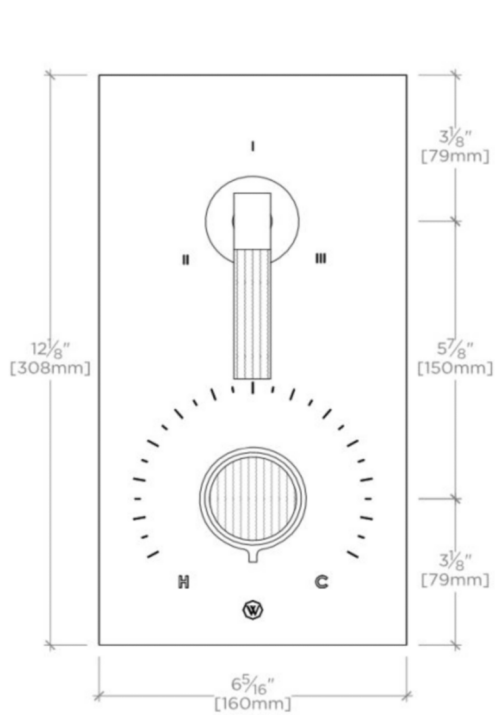

## BOND

BTH52C

Bond Union Series Integrated Thermostatic and Three Way Diverter  
Trim with Guilloche Link Knob and Lever Handles

TOP VIEW

SCALE: 3"=1'-0"

FRONT VIEW

SCALE: 3"=1'-0"

SIDE VIEW

SCALE: 3"=1'-0"