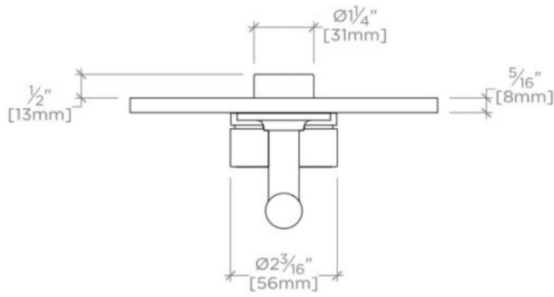

### PRODUCT FEATURES

Knob and Lever Handles

Allows bather to adjust temperature of all waterway outlets with a hot limit safety stop providing anti-scald protection

Features Guilloche Link Pattern Lever and Knob Handles

## BOND

BTH52C

Bond Union Series Integrated Thermostatic and Three Way Diverter  
Trim with Guilloche Link Knob and Lever Handles

TOP VIEW

SCALE: 3"=1'-0"

FRONT VIEW

SCALE: 3"=1'-0"

SIDE VIEW

SCALE: 3"=1'-0"