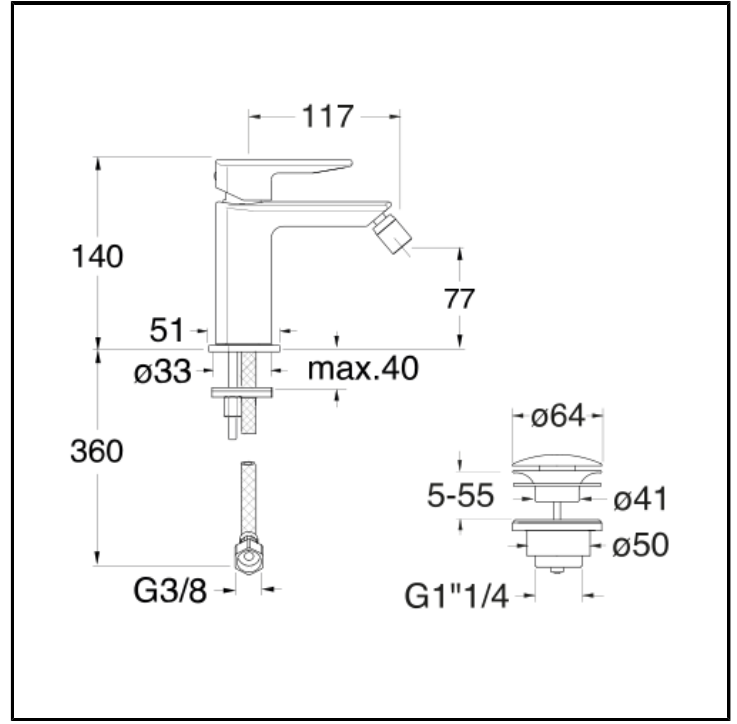

# CRIPF320

Bidet mixer with 1"1/4 Up&Down waste