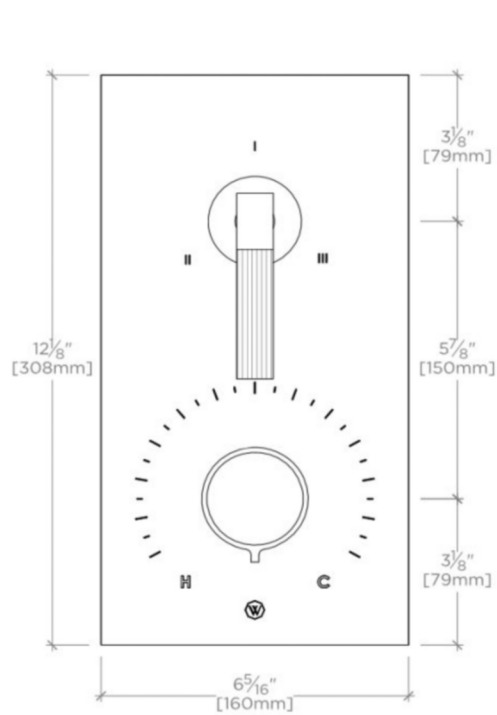

## BOND

BTH52D

Bond Union Series Integrated Thermostatic and Three Way Diverter  
Trim with Enamel Guilloche Lines Knob and Lever Handles

TOP VIEW

SCALE: 3"=1'-0"

FRONT VIEW

SCALE: 3"=1'-0"

SIDE VIEW

SCALE: 3"=1'-0"