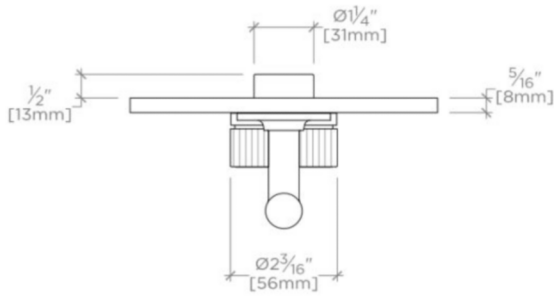

### PRODUCT FEATURES

Knob and Lever Handles

Allows bather to adjust temperature of all waterway outlets with a hot limit safety stop providing anti-scald protection

Features Guilloche Lines combined with Enamel Lever and Knob Handles

## BOND

BTH52D

Bond Union Series Integrated Thermostatic and Three Way Diverter  
Trim with Enamel Guilloche Lines Knob and Lever Handles

TOP VIEW

SCALE: 3"=1'-0"

FRONT VIEW

SCALE: 3"=1'-0"

SIDE VIEW

SCALE: 3"=1'-0"