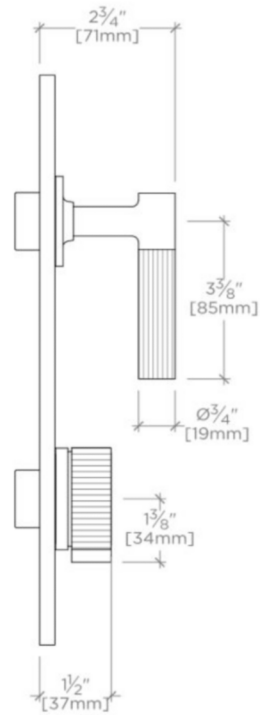

## BOND

BTH52D

Bond Union Series Integrated Thermostatic and Three Way Diverter  
Trim with Enamel Guilloche Lines Knob and Lever Handles

TOP VIEW

SCALE: 3"=1'-0"

FRONT VIEW

SCALE: 3"=1'-0"

SIDE VIEW

SCALE: 3"=1'-0"