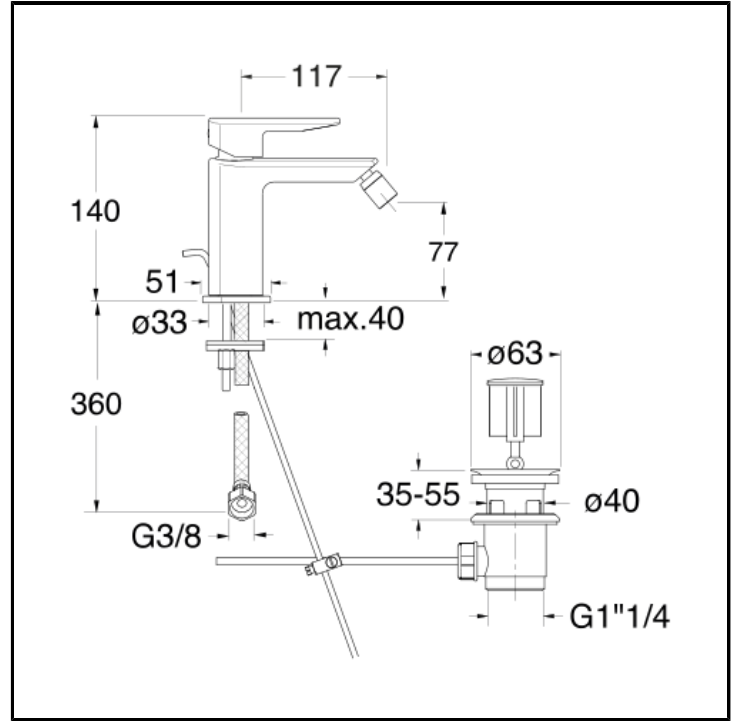

# CRIPF321

Bidet mixer with 1"1/4 pop up waste