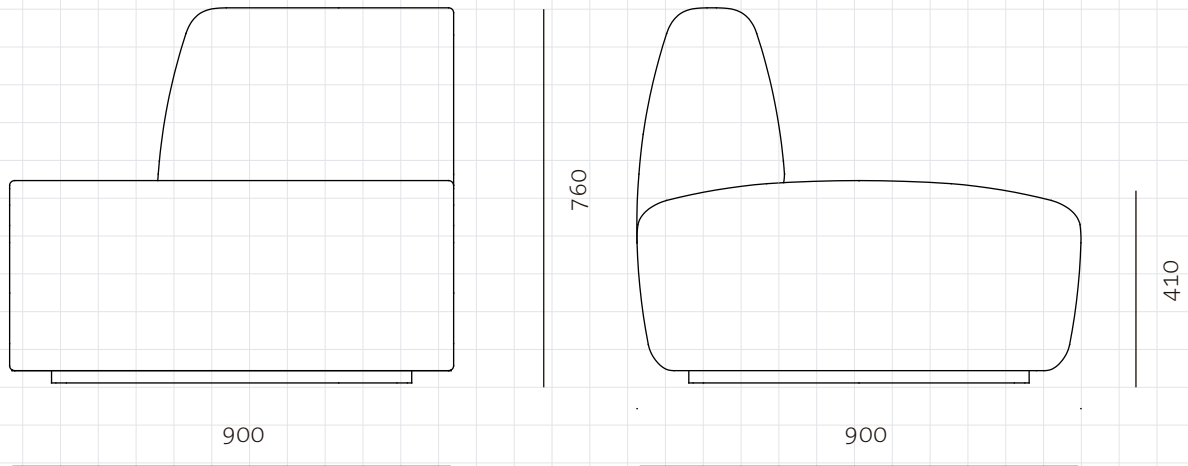

Infinity Arm L

CODE

IF-S450-L

DIMENSIONS

W900 x D900 x H760mm

NET WEIGHT

Seating height: 410mm

ENVIRONMENT