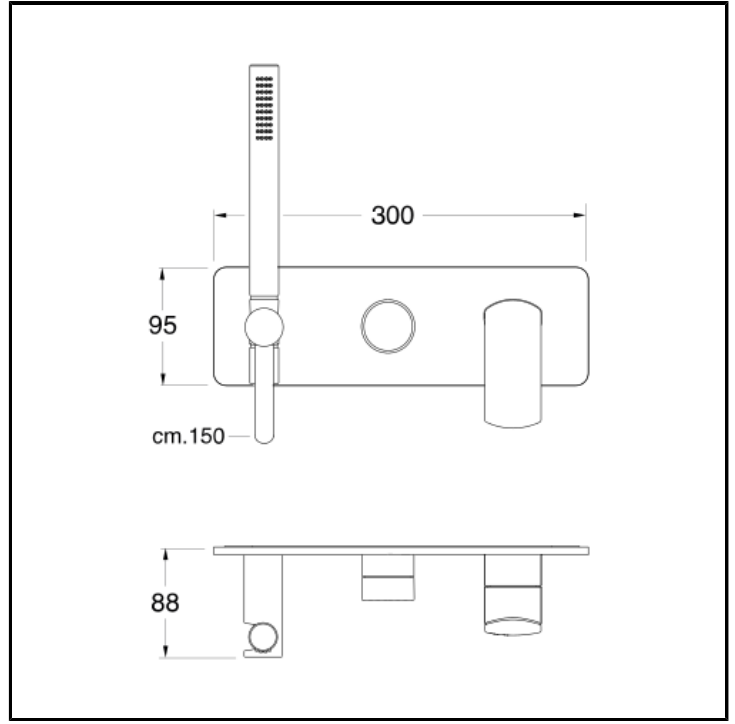

Bath/shower mixer external parts for CRICS100 (right side) with 2 outlet diverter, LONG LIFE flexible hose, brass anti-lime hand shower and metal plate