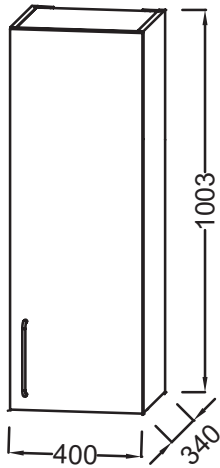

EB2571D-R8

Collection: ODÉON RIVE GAUCHE

Finish*:

Main features:

Features

- DIMENSIONS: 40 x 34 x 100 cm
- MATERIAL: Lacquer or melamine
- NORMS AND REGULATION: NF
- ELECTRICAL OUTLET: No
- SHELF: Yes
- TYPE OF COORDINATING FURNITURE : Tall unit
- INSIDE FINISH: Grey
- FIXING: Installer selects fixings set according to wall support
- WEIGHT: 18.5 kg
- INSTALLATION TYPE: Wall-hung
- STORAGE TYPE: Door
- USB SOCKET: No
- VERSION: Gold handle
- HANDLE : Attached wire handle
- INSIDE STORAGE: 1 removable glass shelf and 1 fixed melamine shelf

Consumer benefits

- PRACTICAL: Additional storage solution
- PERFECT FINISH: Wide choice of finishes

Technical drawing

Product Specification: Half unit 40 cm, gold handle. EB2571D-R8. Collection: ODÉON RIVE GAUCHE. DIMENSIONS: 40 x 34 x 100 cm. WEIGHT: 18.5 kg. MATERIAL: Lacquer or melamine. INSTALLATION TYPE: Wall-hung. NORMS AND REGULATION: NF. STORAGE TYPE: Door. ELECTRICAL OUTLET: No. USB SOCKET: No. SHELF: Yes. VERSION: Gold handle. TYPE OF COORDINATING FURNITURE : Tall unit. HANDLE : Attached wire handle. INSIDE FINISH: Grey. INSIDE STORAGE: 1 removable glass shelf and 1 fixed melamine shelf. FIXING: Installer selects fixings set according to wall support.