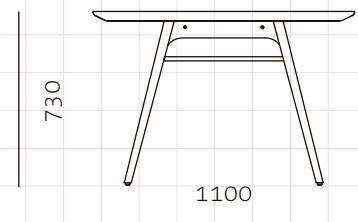

Rén Conference Table

CODE

RN-T610-3500

DIMENSIONS

W3500 x D1100 x H730mm

NET WEIGHT

108.0 kg

ENVIRONMENT

Indoor

MATERIALS

Solid wood legs, Veneer laminate top, Brass plated stainless steel

*Please refer to website or contact your local representative for complete material swatches.

SHIPPING

Package	Knock Down		
Package Qty	2 boxes		
Packaging	Measurement (mm)	Volume (cbm)	Gross Weight (kg)
FCL	W3600 x D1200 x H200	0.86	116.0
	W910 x D720 x H785	0.51	13.0
LCL/AIR	W3640 x D1240 x H290	1.31	168.0
	W930 x D740 x H880	0.61	21.0