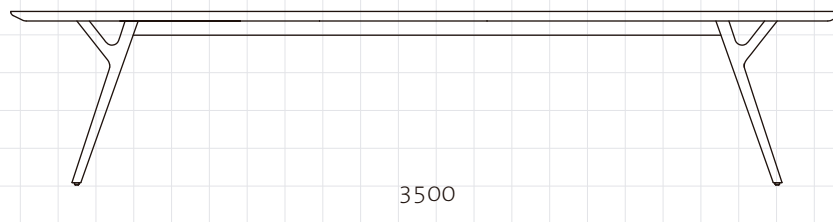

Rén Conference Table

CODE

RN-T610-3500

DIMENSIONS

W3500 x D1100 x H730mm

NET WEIGHT

108.0 kg

ENVIRONMENT

Indoor

MATERIALS

Solid wood legs, Veneer laminate top, Brass plated stainless steel

*Please refer to website or contact your local representative for complete material swatches.

SHIPPING

Package	Knock Down		
Package Qty	2 boxes		
Packaging	Measurement (mm)	Volume (cbm)	Gross Weight (kg)
FCL	W3600 x D1200 x H200	0.86	116.0
	W910 x D720 x H785	0.51	13.0
LCL/AIR	W3640 x D1240 x H290	1.31	168.0
	W930 x D740 x H880	0.61	21.0