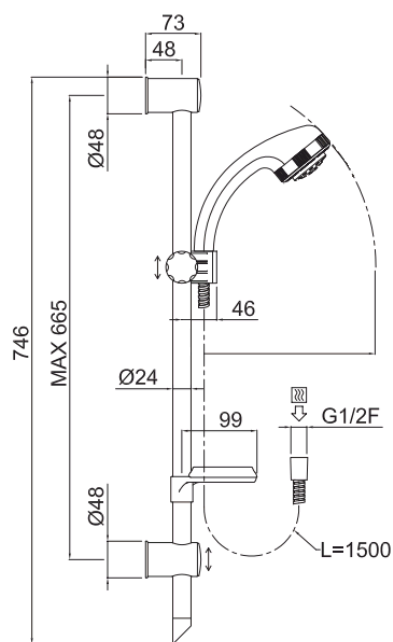

Adjustable Eclettica 3

94010X/REG-CR

TECHNICAL INFORMATION

Sliding rail kit composed of: sliding rail $\varnothing 24$ mm h 75 cm with soap dish. Max. fixation distance 66 cm. Non-liming, anti-torsion 3 jets shower in ABS, $\varnothing 105$. Double spiral flexible hose, 150 cm. CHROME

FEATURES

rain jet

hydromassage jet

rain jet +
hydromassage

Non-liming

PICTURE

TECHNICAL DRAWING

SPARE PARTS