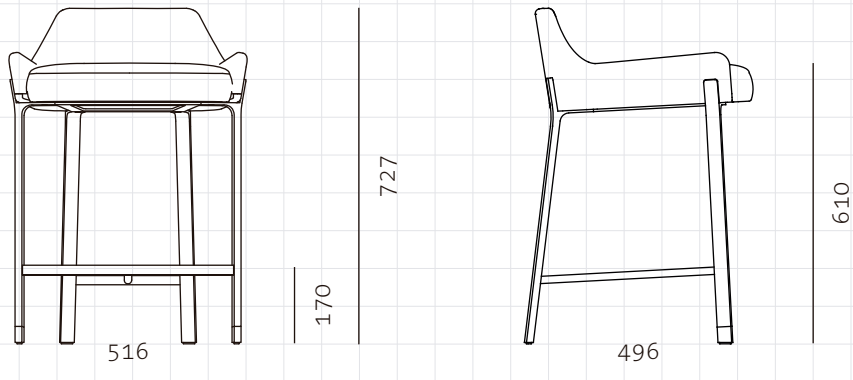

Blink Counter Stool SH610

CODE

BL-S610-610

DIMENSIONS

W516 x D496 x H727mm

NET WEIGHT

Seating height: 610mm

ENVIRONMENT

Package Qty 1 pcs/box

Packaging Measurement (mm) Volume (cbm) Gross Weight (kg)

FCL W581 x D561 x H812 0.26 14.0

LCL/AIR W601 x D581 x H907 0.32 18.0