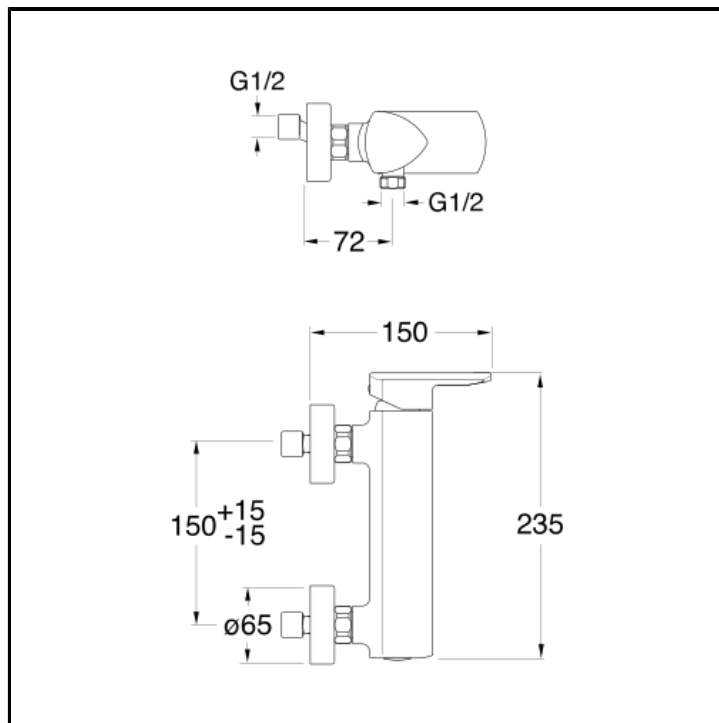

# CRIPF401

External shower mixer