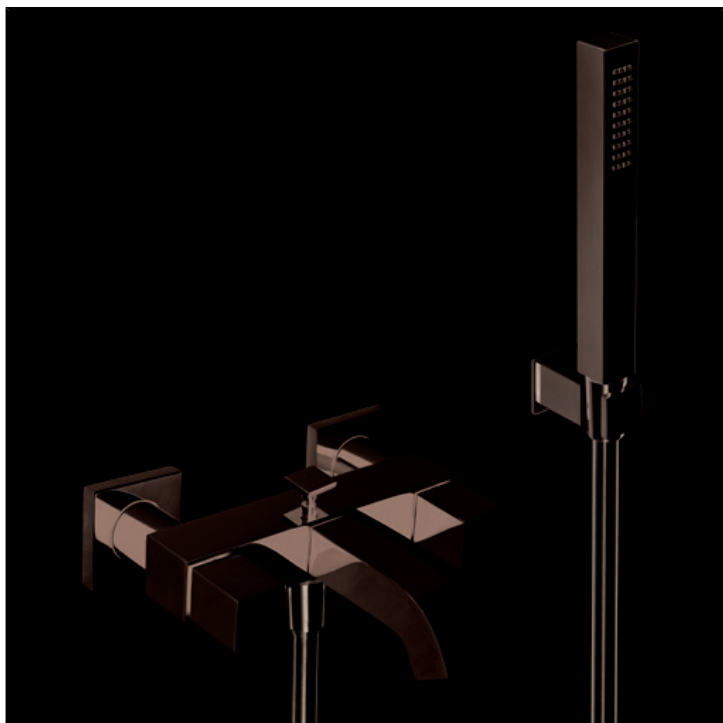

# CRIQD100

External bath mixer with LONG LIFE flexible hose and anti-lime hand shower

## FINITURE

 Chrome