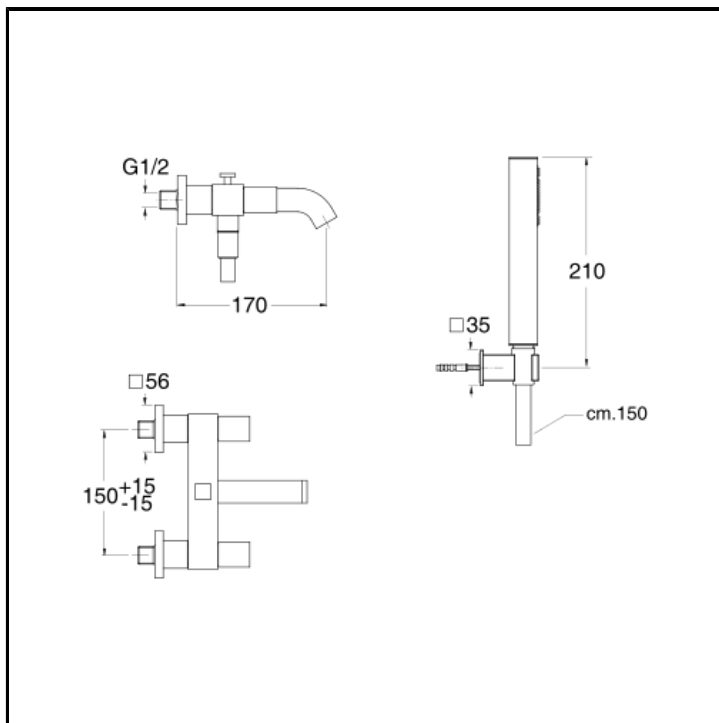

# CRIQD100

External bath mixer with LONG LIFE flexible hose and anti-lime hand shower