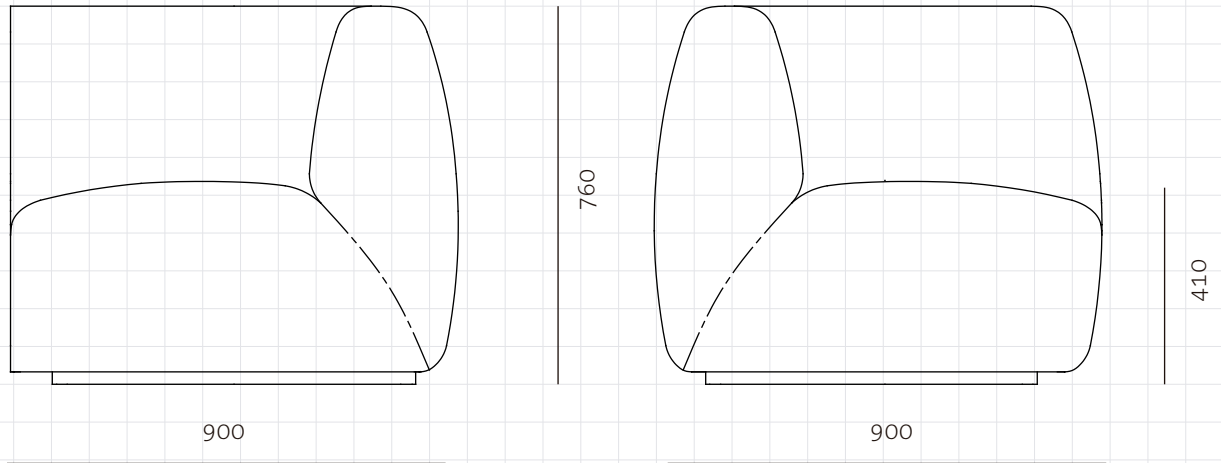

## Infinity End R

### DIMENSIONS

W900 x D900 x H760mm

### NET WEIGHT

Seating height: 410mm